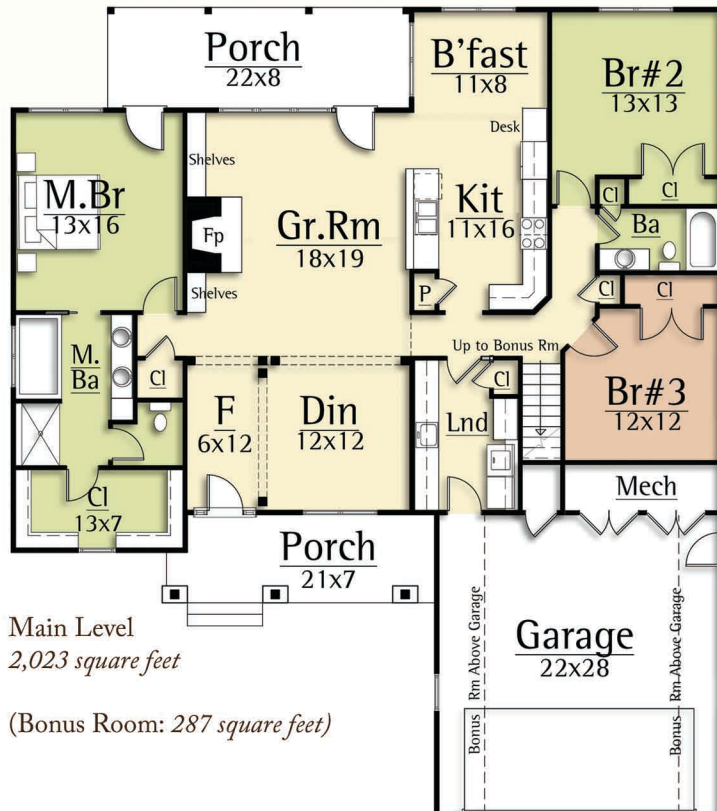

- One level living
- Generous front porch
- Vaulted rooms throughout
- Large master suite
- Breakfast room
- 3 bedrooms / 2 baths
- Large laundry room
- Large fireplace in great room
- Large glass in great room
- Attached 2 car garage
- Bonus room above garage

TERRA
2,023 total square feet

Copyright 2012 MossCreek

www.MossCreek.net • 800.737.2166