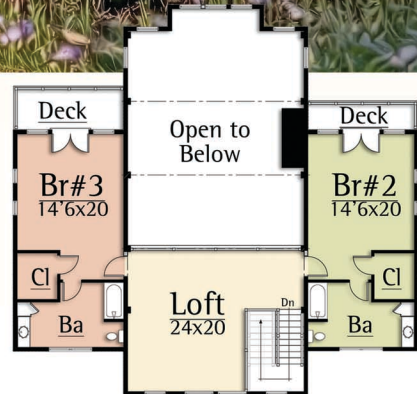

The Mountaintop exterior features a rugged rustic theme of stone, metal, and wood. Generous porches for outdoor living wrap main level.

On the interior, the Mountaintop's open floor plan is designed for entertaining. It's main level master bedroom, and two upper level bedroom suites, ensure that you and your guests are well taken care of. A large two story vaulted Great Room with exposed timber trusses and an open Kitchen/Dining Room complete a dramatic interior.

MOUNTAINTOP
4,356 total square feet

Upper Level
1,424 square feet

Main Level
2,932 square feet

Copyright 2012 MossCreek

www.MossCreek.net • 800.737.2166