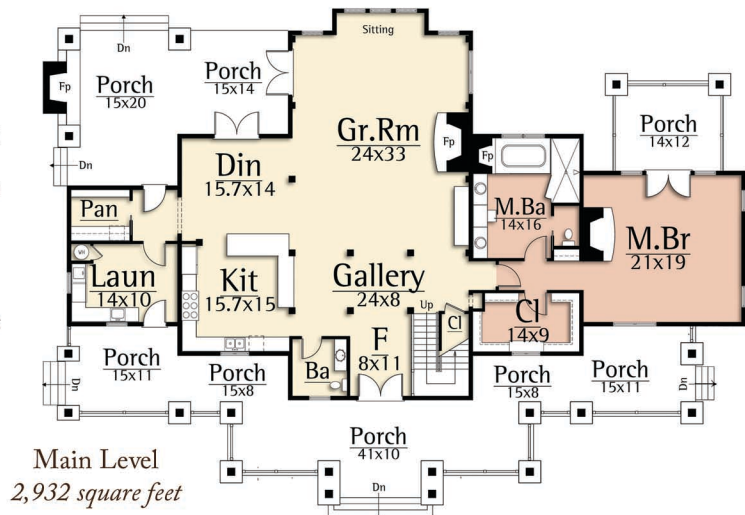

MOSSCREEK

RUSTIC AMERICAN HOME DESIGN

MOUNTAINTOP

Copyright 2018 MossCreek
www.MossCreek.net
800.737.2166

The views from a mountaintop convey a sense of accomplishment to each climber who reaches the summit. The grandeur of the Mountaintop by MossCreek epitomizes this same spirit of personal accomplishment.

The Mountaintop exterior features a rugged rustic theme of stone, metal, and wood. Generous porches for outdoor living wrap main level.

On the interior, the Mountaintop's open floor plan is designed for entertaining. It's main level master bedroom, and two upper level bedroom suites, ensure that you and your guests are well taken care of. A large two story vaulted Great Room with exposed timber trusses and an open Kitchen/Dining Room complete a dramatic interior.

MOUNTAINTOP
4,356 total square feet

Upper Level
1,424 square feet

Main Level
2,932 square feet

Copyright 2012 MossCreek

www.MossCreek.net • 800.737.2166