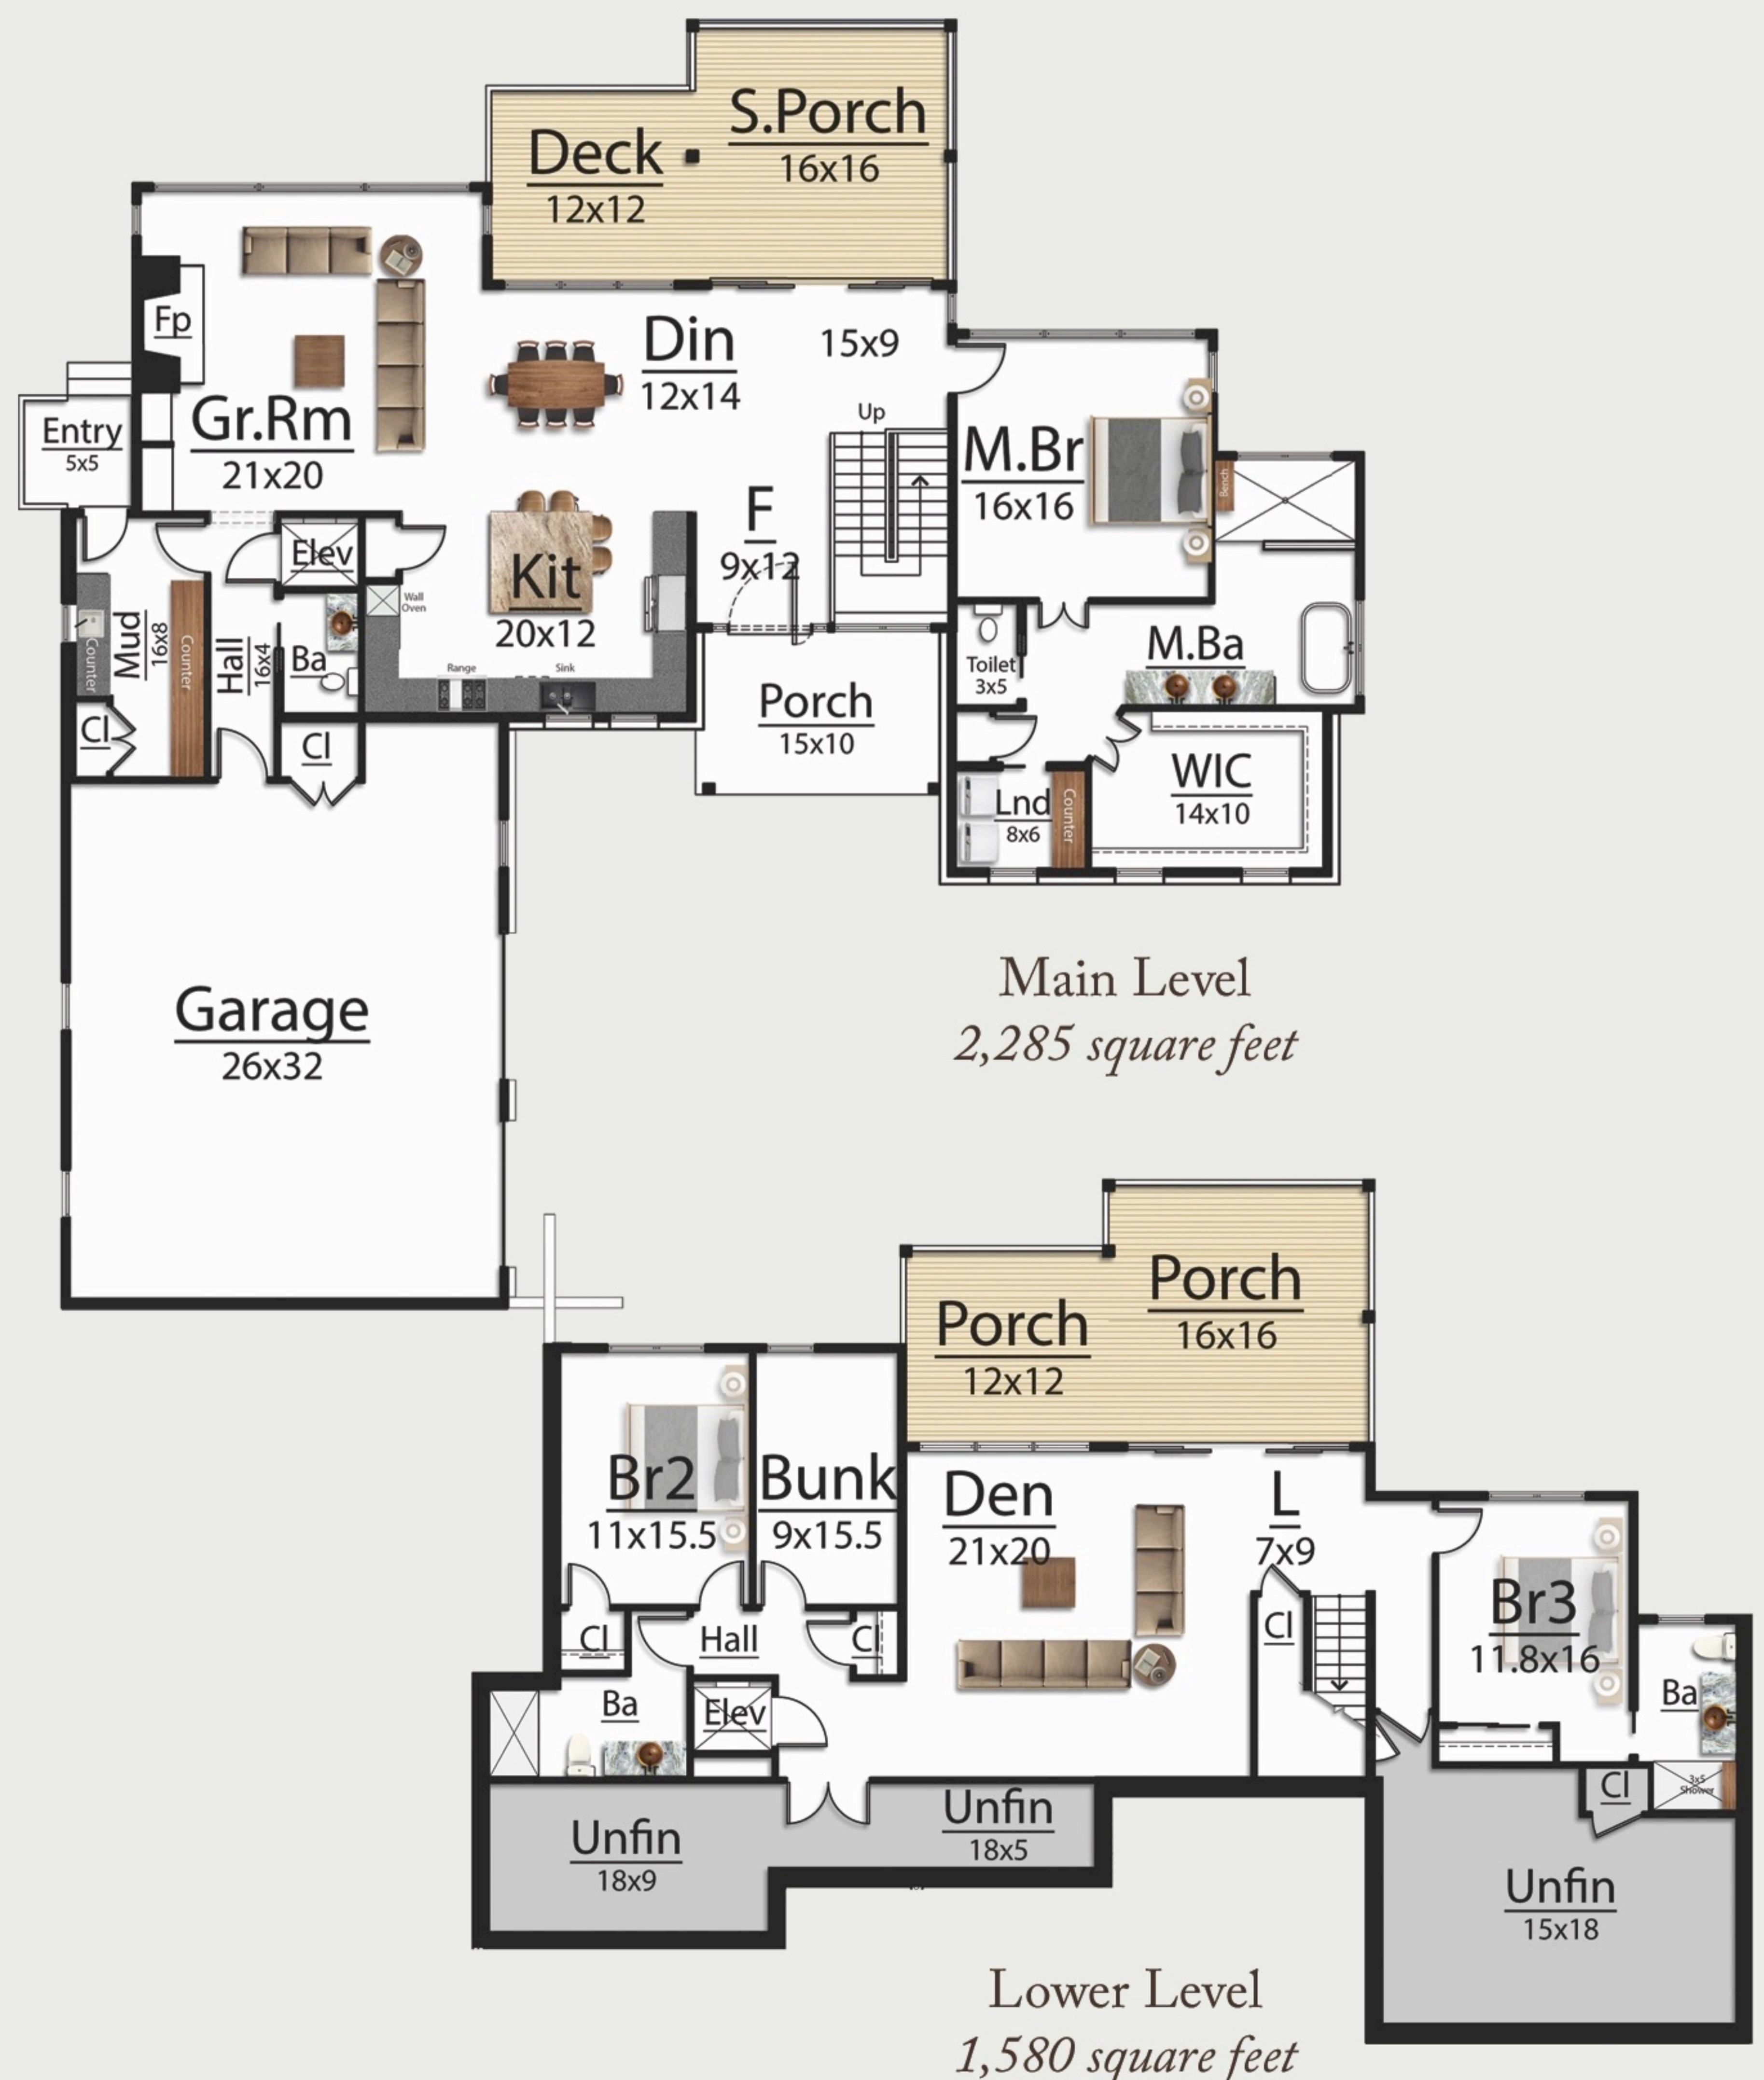

CEDAR

CONTEMPORARY LIVING

3,865 total square feet

4 Br, 3.5 Ba

The Cedar by MossCreek stands like a sentinel at the forest's edge, its modern lines a stark contrast to the wild nature around it.

Exterior stone, glass, and wood meld into a harmonious balance.

Inside, open living areas and a master suite with beamed ceilings exude warmth. The great room's vaulted ceiling captures light, casting an almost supernatural glow.

The lower level, with two spacious guest suites and an optional fourth bed/bunk room, promise comfort and rest.

The Cedar is more than a house; it is a living entity, whispering secrets and inviting you to stay.

MODERN HOME DESIGN
www.MossCreek.com - 800.737.2166