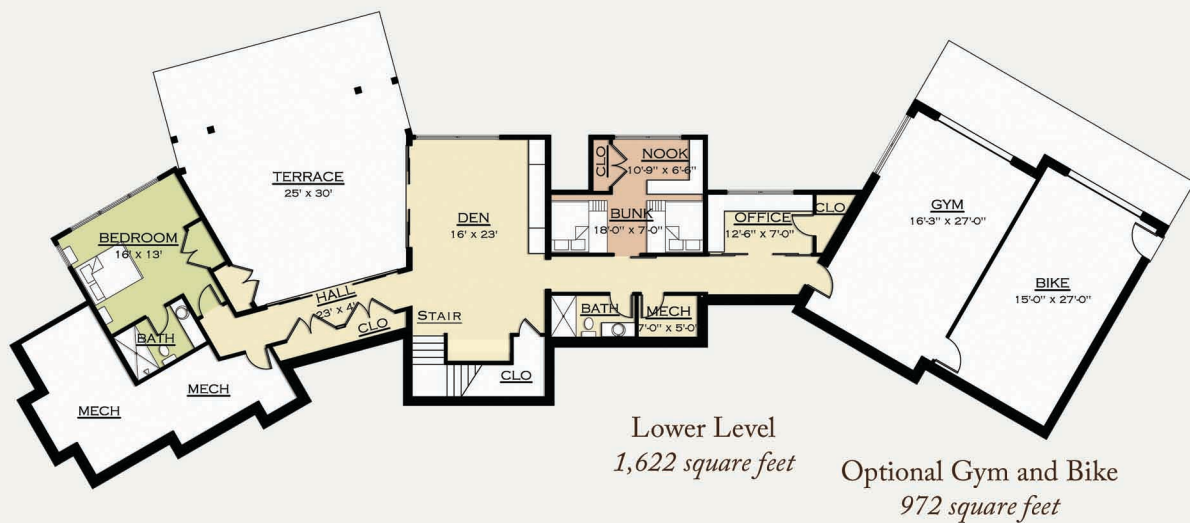

# SHIPROCK

MOUNTAIN CONTEMPORARY

3,664 total square feet

3 Br, 3.5 Ba

Shiprock is a striking example of mountain contemporary architecture, seamlessly blending natural textures with modern elegance.

Spanning two levels, this 3-bedroom, 3.5-bath residence offers 3,664 square feet of refined living space.

The main and lower floors are thoughtfully designed to maximize light, views, and flow, with expansive windows framing the surrounding landscape. Luxury finishes are evident throughout—from the chef’s kitchen to the spa-inspired bathrooms. Shiprock’s bold exterior and warm interior create a harmonious retreat that feels both grounded and elevated, perfect for mountain living with a sophisticated edge.