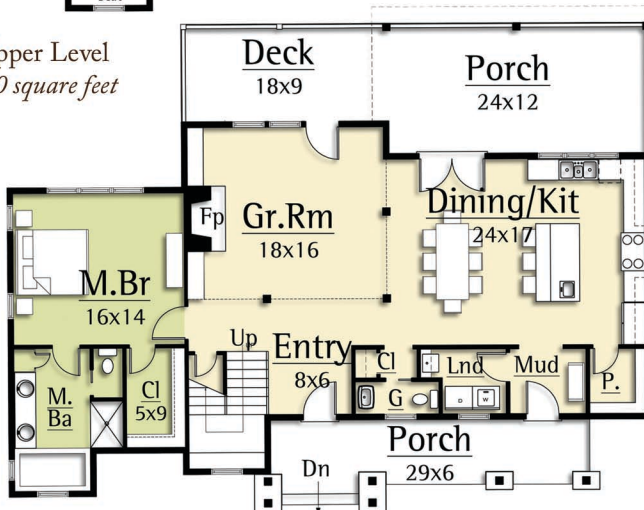

# BITTERROOT

Copyright 2012 MossCreek  
www.MossCreek.net  
800.737.2166

The Bitterroot is a true rustic American style home. The design features 3 bedrooms, 3.5 baths, and a master suite on the main level. The "open plan" design lives like a home many times its true size. A gracious screened porch creates outdoor opportunities free from insects.

The Bitterroot's earthy exterior is defined by wood siding, timbers, glass, and stone.

Upper Level  
820 square feet

Main Level  
1,607 square feet

**BITTERROOT**  
2,427 total square feet