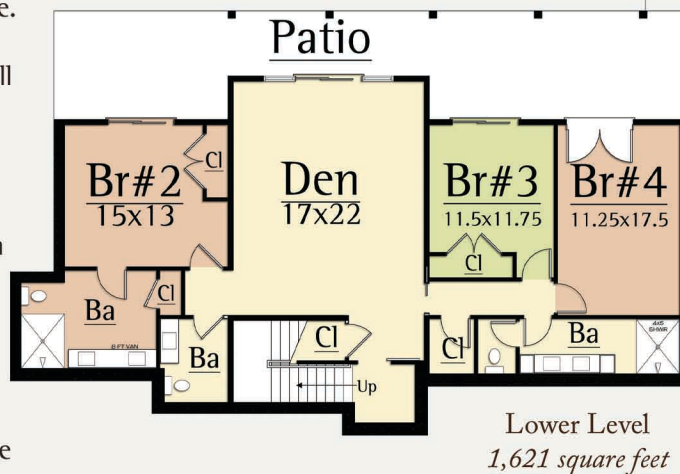

ARCHER III

CONTEMPORARY (2)

3,242 total square feet

4 Br, 3.5 Ba

The Archer design by MossCreek is perfect for a small lot with a steep slope. The shallow depth and main/lower level design creates a robust amount of living in a small amount of square footage.

The Archer interior features a main level with spacious open living, master suite, and laundry/mud room areas. A gracious screened porch creates outdoor opportunities free from insects.

On the lower level, the Archer includes two guest bedrooms, private porch, and a large den that doubles as a second great room.