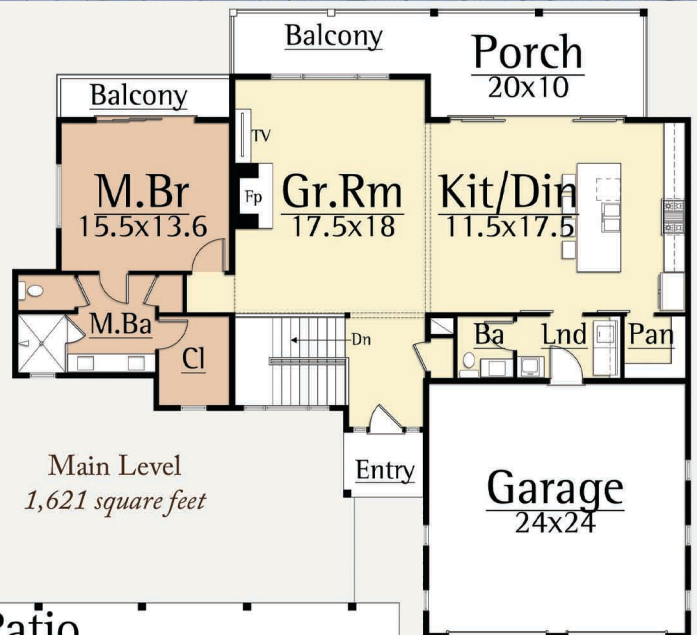

ARCHER III

CONTEMPORARY (2)

3,242 total square feet

4 Br, 3.5 Ba

The Archer design by MossCreek is perfect for a small lot with a steep slope. The shallow depth and main/lower level design creates a robust amount of living in a small amount of square footage.

The Archer interior features a main level with spacious open living, master suite, and laundry/mud room areas. A gracious screened porch creates outdoor opportunities free from insects.

On the lower level, the Archer includes two guest bedrooms, private porch, and a large den that doubles as a second great room.