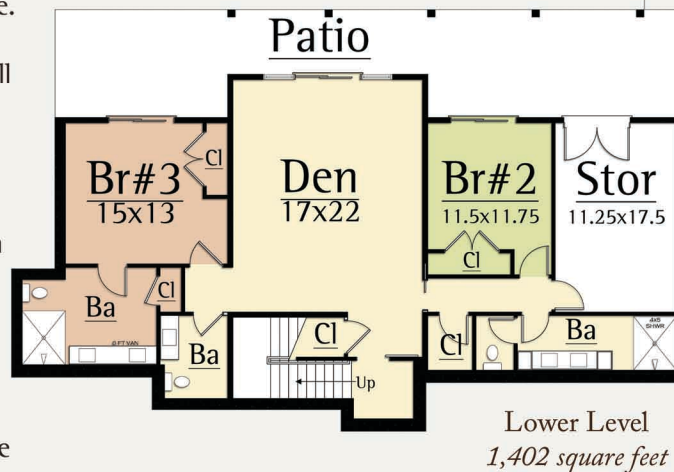

## ARCHER II

CONTEMPORARY (2)

3,023 total square feet

3 Br, 3.5 Ba

The Archer design by MossCreek is perfect for a small lot with a steep slope. The shallow depth and main/lower level design creates a robust amount of living in a small amount of square footage.

The Archer interior features a main level with spacious open living, master suite, and laundry/mud room areas. A gracious screened porch creates outdoor opportunities free from insects.

On the lower level, the Archer includes two guest bedrooms, private porch, and a large den that doubles as a second great room.