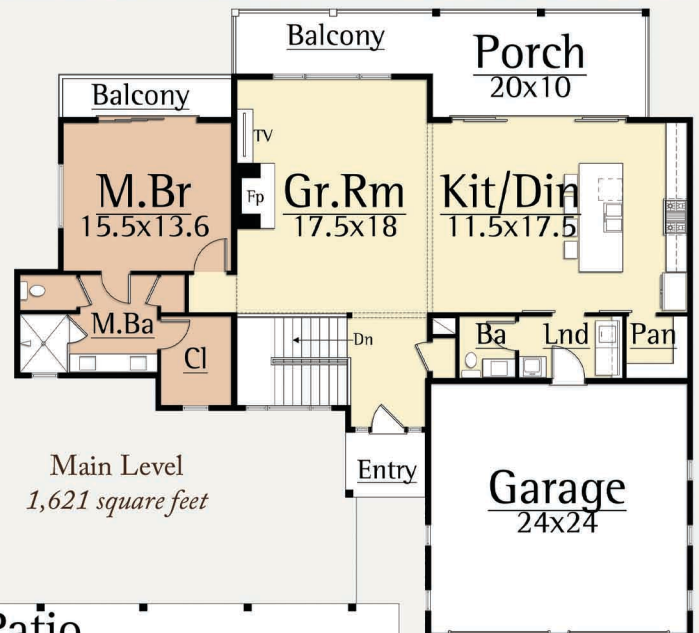

## ARCHER II

CONTEMPORARY (2)

3,023 total square feet

3 Br, 3.5 Ba

The Archer design by MossCreek is perfect for a small lot with a steep slope. The shallow depth and main/lower level design creates a robust amount of living in a small amount of square footage.

The Archer interior features a main level with spacious open living, master suite, and laundry/mud room areas. A gracious screened porch creates outdoor opportunities free from insects.

On the lower level, the Archer includes two guest bedrooms, private porch, and a large den that doubles as a second great room.