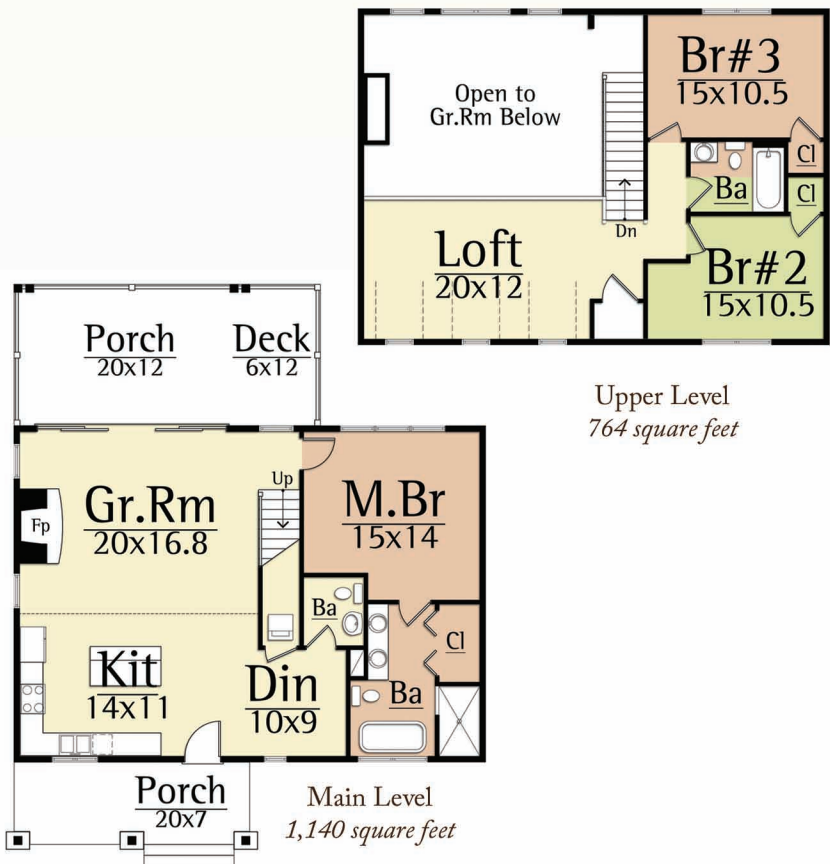

MOSSCREEK

RUSTIC AMERICAN HOME DESIGN

BEECH III

Copyright 2025 MossCreek
www.MossCreek.net
800.737.2166

The design of the Beech III Rustic combines the charm of a traditional country home with a touch of contemporary style.

The exterior features a gabled roof, board and batten siding, and a full front porch that invites relaxation. The interior is spacious and bright, with an open floor plan that connects the living room, dining room, and kitchen. The master suite is located on the main floor, while the other two bedrooms share a full bath upstairs. The design also includes a half bath, a laundry room, and a loft that can be used as an office or a playroom.

The Beech III is a perfect blend of style and functionality.

IRON II

1,904 total square feet

Copyright 2012 MossCreek