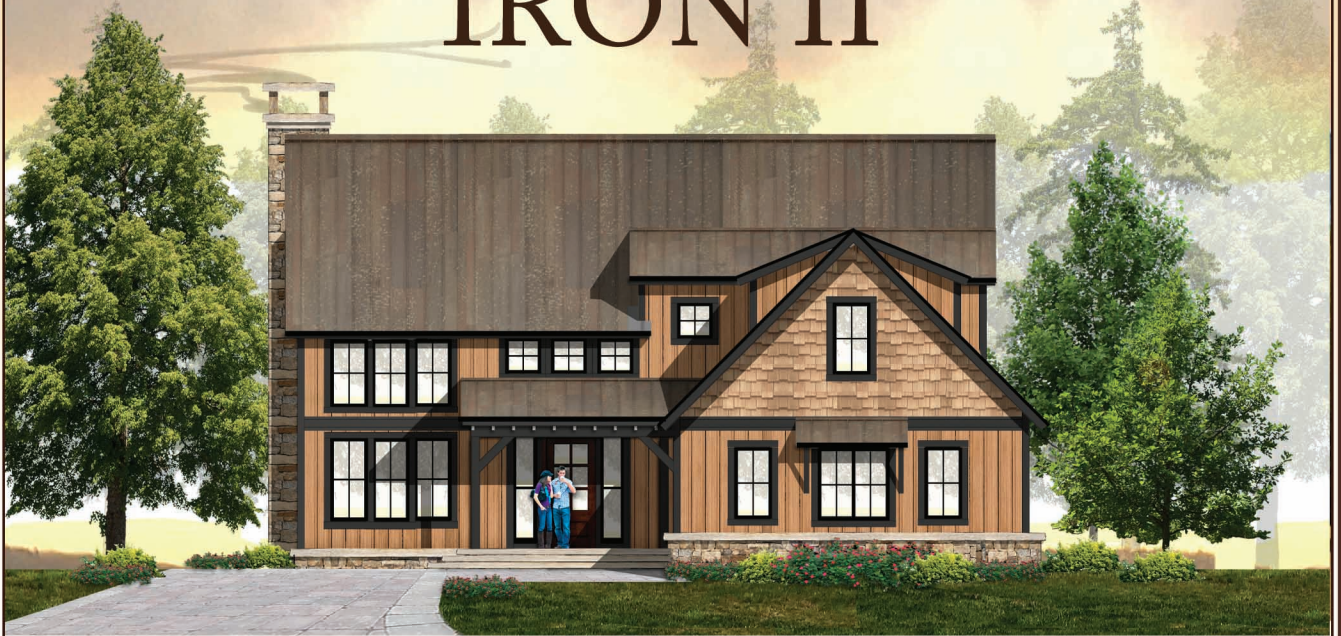

MOSSCREEK

RUSTIC AMERICAN HOME DESIGN

IRON II

Copyright 2025 MossCreek
www.MossCreek.net
800.737.2166

The Iron II Farmhouse by MossCreek is a reimagined version of the farmhouses of the early 1900's. Rustic elements combine nicely with a historic farmhouse massing.

The design features open living areas and master suite with beamed ceilings on the main level. The vaulted ceiling of the great room lets dramatic light fill the home. An attached two car garage allows for convenient access the kitchen.

On the upper level the Iron II features two pleasant guest rooms, and a shared bath.

The Iron II is at home in any natural setting.

IRON II
2,017 total square feet

Copyright 2012 MossCreek

www.MossCreek.net • 800.737.2166