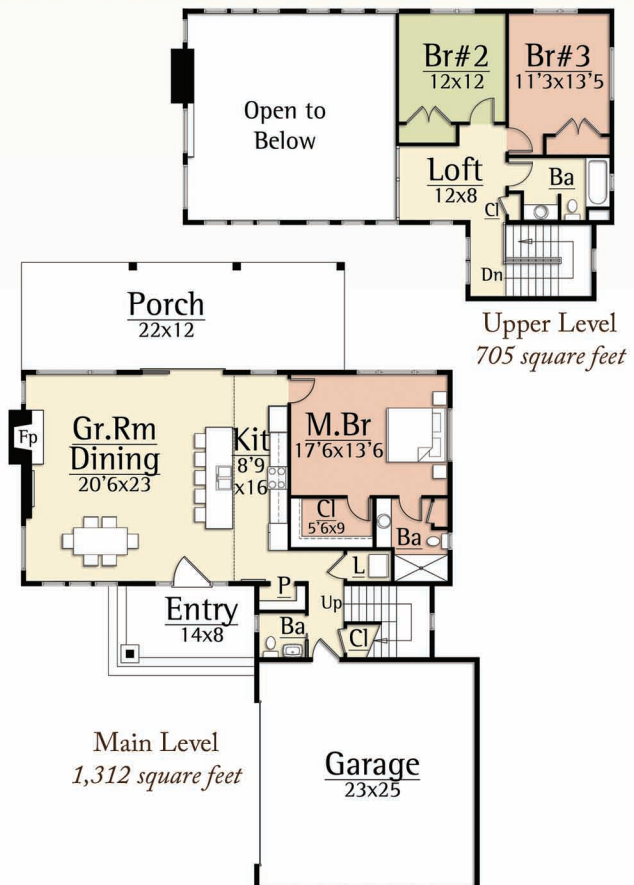

MOSSCREEK

RUSTIC AMERICAN HOME DESIGN

IRON II

Copyright 2025 MossCreek
www.MossCreek.net
800.737.2166

The Iron II Farmhouse by MossCreek is a reimagined version of the farmhouses of the early 1900's. Rustic elements combine nicely with a historic farmhouse massing.

The design features open living areas and master suite with beamed ceilings on the main level. The vaulted ceiling of the great room lets dramatic light fill the home. An attached two car garage allows for convenient access the kitchen.

On the upper level the Iron II features two pleasant guest rooms, and a shared bath.

The Iron II is at home in any natural setting.

IRON II
2,017 total square feet

Copyright 2012 MossCreek

www.MossCreek.net • 800.737.2166