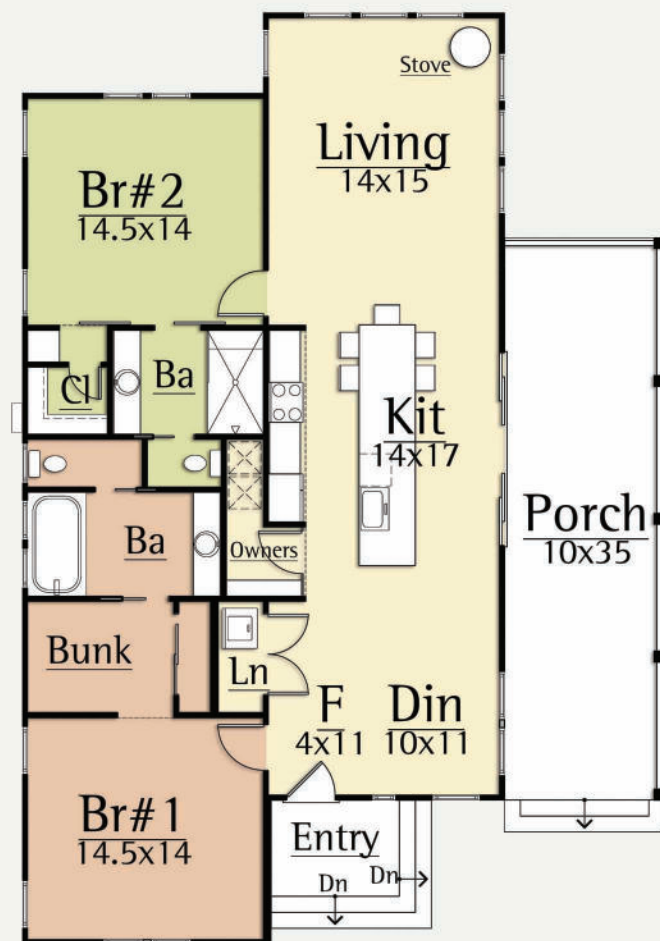

# POND HOUSE ONE

MODERN FARMHOUSE

*1,534 total square feet*

*2 Br, 2 Ba*

The American farmhouse and barn are icons of our heritage. They evoke a sense of wellbeing and closeness to the natural environment.

The Pond House One design by MossCreek is a contemporary blend of house and barn style.

The contemporary exterior of the Pond House One is full of expressive contemporary roof lines and a mix of classic modern farmhouse elements. This organic approach ensures that this contemporary design maintains a relaxed feel.

The Pond House One interior features one level living with spacious open Living/Kitchen/Dining areas and paired master suites. A gracious screened porch creates outdoor opportunities free from insects.

MODERN HOME DESIGN  
[www.MossCreekModern.com](http://www.MossCreekModern.com) - 800.737.2166

Main Level  
 1,534 square feet