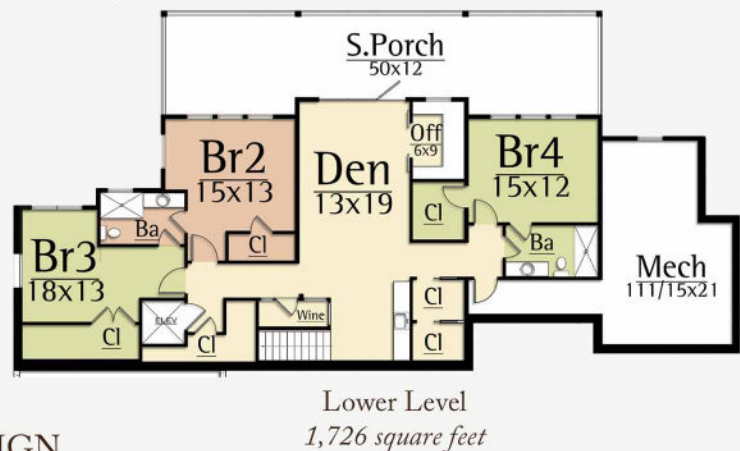

# FOREST

CONTEMPORARY

*4,200 total square feet*

*4 Br, 3.5 Ba*

The Forest design by MossCreek is perfect for a lot with a steep slope. The shallow depth and main/lower level design creates a robust amount of living in a modest amount of square footage.

The Forest interior features a main level with spacious open living, master suite, and laundry/mud room areas. A gracious screened porch creates outdoor opportunities free from insects.

On the lower level, the Archer includes three guest bedrooms, private porch, and a large den that doubles as a second great room.