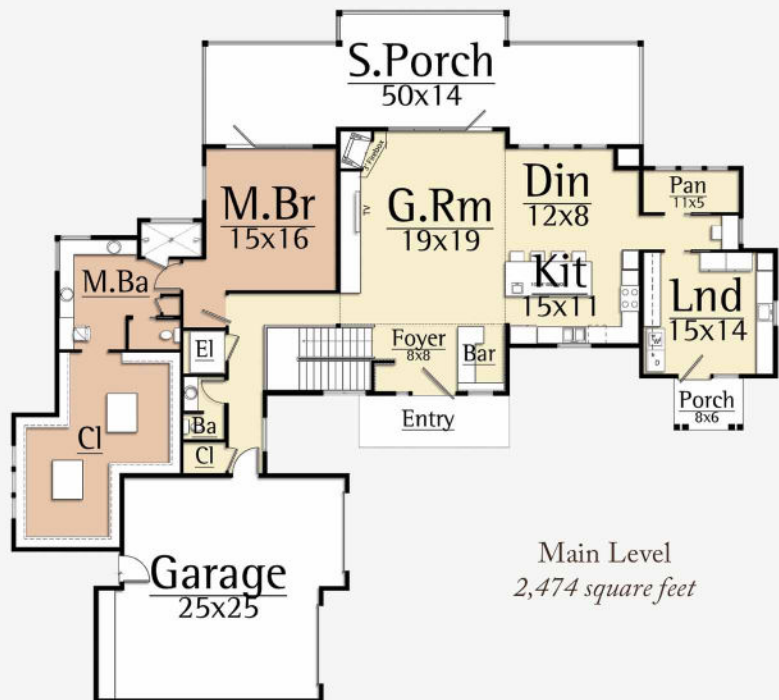

# FOREST

CONTEMPORARY

*4,200 total square feet*

*4 Br, 3.5 Ba*

The Forest design by MossCreek is perfect for a lot with a steep slope. The shallow depth and main/lower level design creates a robust amount of living in a modest amount of square footage.

The Forest interior features a main level with spacious open living, master suite, and laundry/mud room areas. A gracious screened porch creates outdoor opportunities free from insects.

On the lower level, the Archer includes three guest bedrooms, private porch, and a large den that doubles as a second great room.