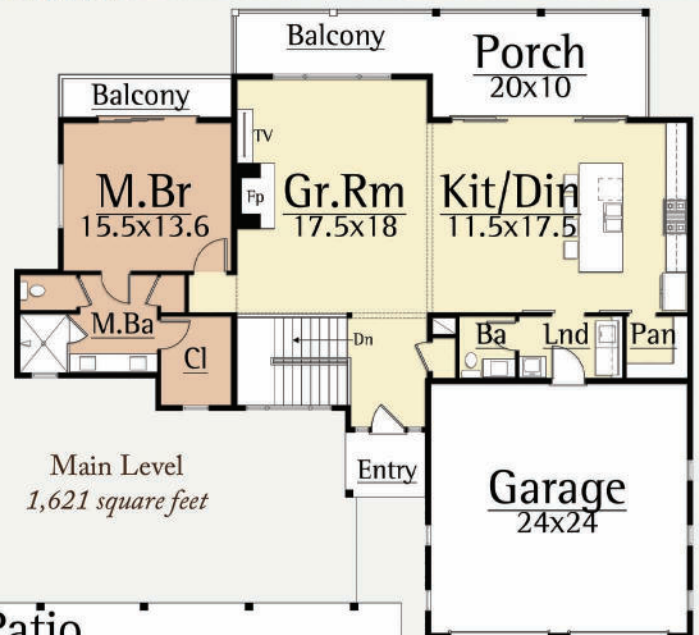

ARCHER III

CONTEMPORARY (2)

3,242 total square feet

4 Br, 3.5 Ba

The Archer design by MossCreek is perfect for a small lot with a steep slope. The shallow depth and main/lower level design creates a robust amount of living in a small amount of square footage.

The Archer interior features a main level with spacious open living, master suite, and laundry/mud room areas. A gracious screened porch creates outdoor opportunities free from insects.

On the lower level, the Archer includes two guest bedrooms, private porch, and a large den that doubles as a second great room.