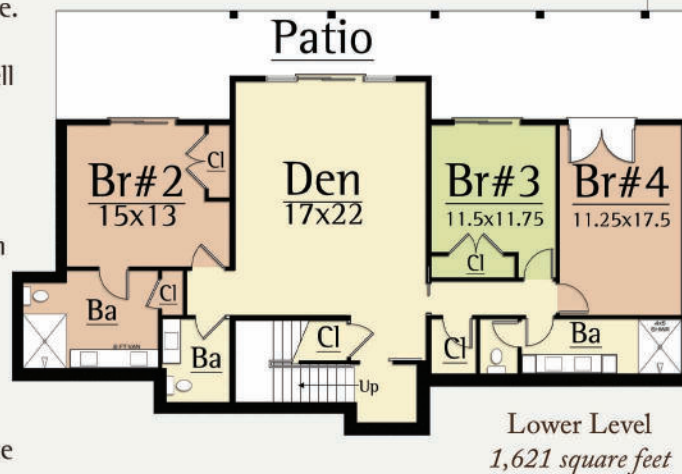

ARCHER III

CONTEMPORARY (2)

3,242 total square feet

4 Br, 3.5 Ba

The Archer design by MossCreek is perfect for a small lot with a steep slope. The shallow depth and main/lower level design creates a robust amount of living in a small amount of square footage.

The Archer interior features a main level with spacious open living, master suite, and laundry/mud room areas. A gracious screened porch creates outdoor opportunities free from insects.

On the lower level, the Archer includes two guest bedrooms, private porch, and a large den that doubles as a second great room.