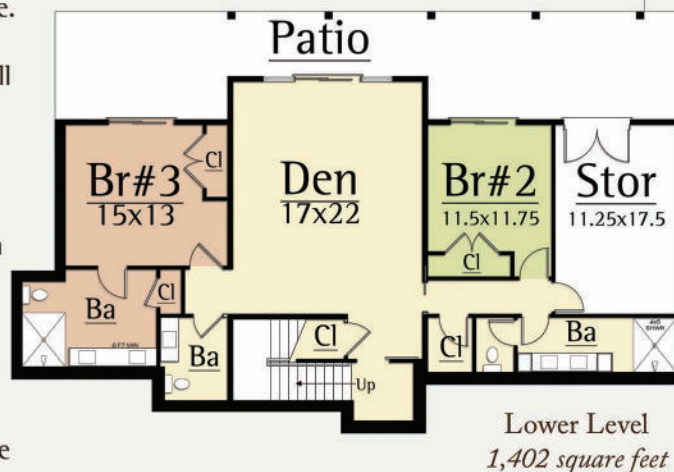

ARCHER II

CONTEMPORARY (2)

3,023 total square feet

3 Br, 3.5 Ba

The Archer design by MossCreek is perfect for a small lot with a steep slope. The shallow depth and main/lower level design creates a robust amount of living in a small amount of square footage.

The Archer interior features a main level with spacious open living, master suite, and laundry/mud room areas. A gracious screened porch creates outdoor opportunities free from insects.

On the lower level, the Archer includes two guest bedrooms, private porch, and a large den that doubles as a second great room.