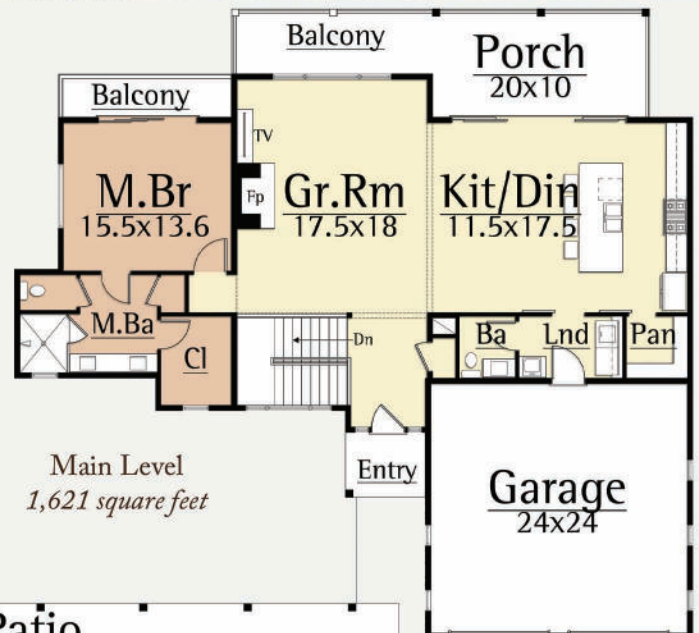

ARCHER II

CONTEMPORARY (2)

3,023 total square feet

3 Br, 3.5 Ba

The Archer design by MossCreek is perfect for a small lot with a steep slope. The shallow depth and main/lower level design creates a robust amount of living in a small amount of square footage.

The Archer interior features a main level with spacious open living, master suite, and laundry/mud room areas. A gracious screened porch creates outdoor opportunities free from insects.

On the lower level, the Archer includes two guest bedrooms, private porch, and a large den that doubles as a second great room.