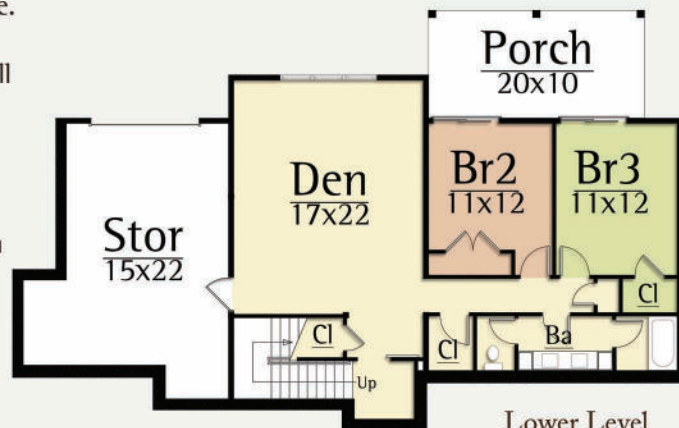

# ARCHER I

CONTEMPORARY

2,807 total square feet

3 Br, 2.5 Ba

The Archer design by MossCreek is perfect for a small lot with a steep slope. The shallow depth and main/lower level design creates a robust amount of living in a small amount of square footage.

The Archer interior features a main level with spacious open living, master suite, and laundry/mud room areas. A gracious screened porch creates outdoor opportunities free from insects.

On the lower level, the Archer includes two guest bedrooms, private porch, and a large den that doubles as a second great room.