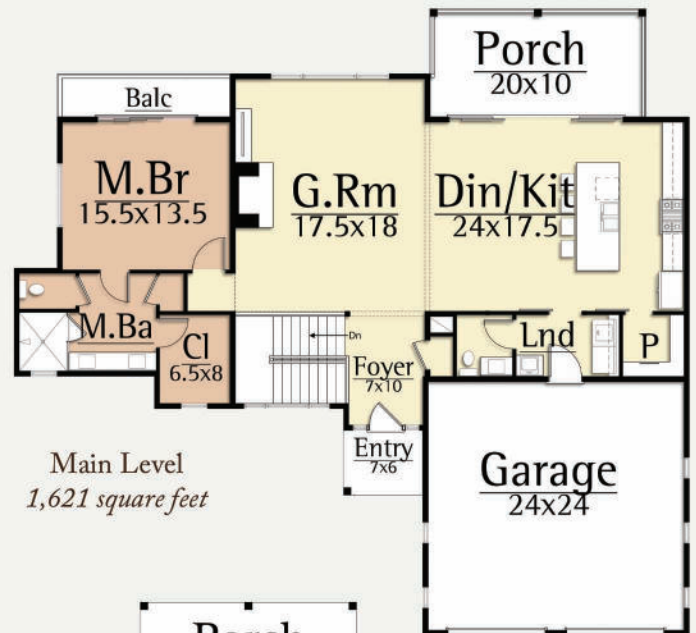

# ARCHER I

CONTEMPORARY

2,807 total square feet

3 Br, 2.5 Ba

The Archer design by MossCreek is perfect for a small lot with a steep slope. The shallow depth and main/lower level design creates a robust amount of living in a small amount of square footage.

The Archer interior features a main level with spacious open living, master suite, and laundry/mud room areas. A gracious screened porch creates outdoor opportunities free from insects.

On the lower level, the Archer includes two guest bedrooms, private porch, and a large den that doubles as a second great room.