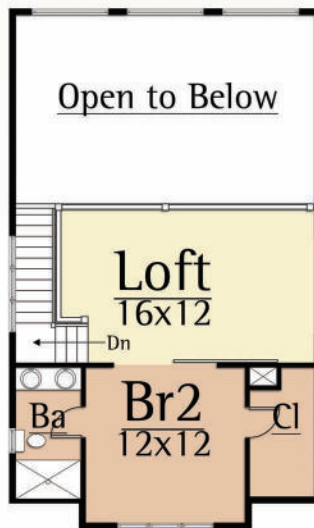

MOSSCREEK

RUSTIC AMERICAN HOME DESIGN

RIDGETOP

Ridgetop is a cabin that blends with the rugged mountain landscape. It is built with wood, stone and poplar bark, giving it a rustic and cozy look. The cabin has two bedrooms, one on each floor, and a spacious loft that overlooks the vaulted great room. The fireplace is the heart of the cabin, warming up the whole place with its crackling flames. The Ridgetop plan is the perfect design for a vacation rental investment property for anyone who wants to enjoy the beauty and adventure of the mountains. It is a place where stories are made, and memories are cherished.

Copyright MossCreek
www.MossCreek.net
800.737.2166

RIDGETOP
1,513 total square feet

Upper Level
578 square feet

Main Level
935 square feet