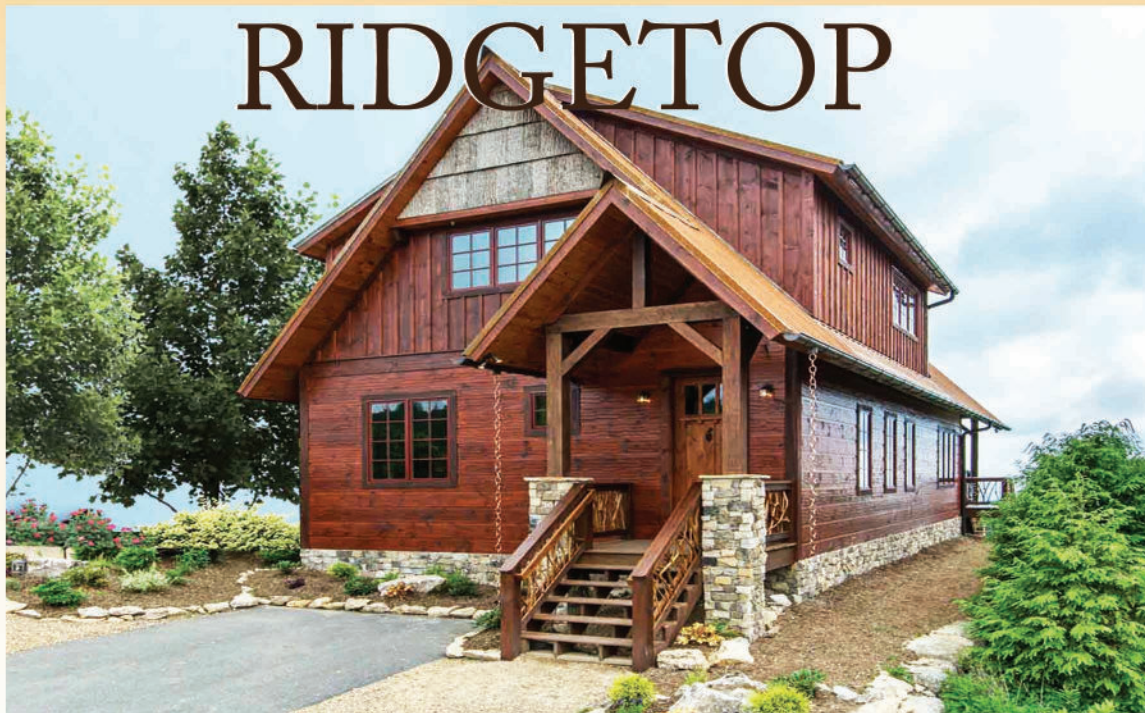

MOSSCREEK

RUSTIC AMERICAN HOME DESIGN

RIDGETOP

Ridgetop is a cabin that blends with the rugged mountain landscape. It is built with wood, stone and poplar bark, giving it a rustic and cozy look. The cabin has two bedrooms, one on each floor, and a spacious loft that overlooks the vaulted great room. The fireplace is the heart of the cabin, warming up the whole place with its crackling flames. The Ridgetop plan is the perfect design for a vacation rental investment property for anyone who wants to enjoy the beauty and adventure of the mountains. It is a place where stories are made, and memories are cherished.