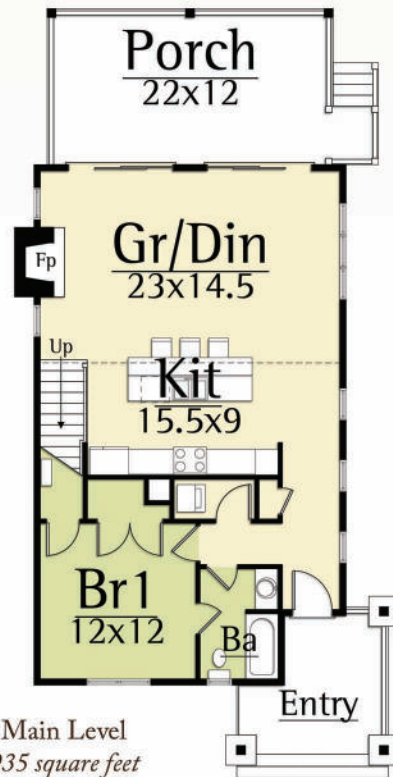

MOSSCREEK

RUSTIC AMERICAN HOME DESIGN

RIDGETOP

Ridgetop is a cabin that blends with the rugged mountain landscape. It is built with wood, stone and poplar bark, giving it a rustic and cozy look. The cabin has two bedrooms, one on each floor, and a spacious loft that overlooks the vaulted great room. The fireplace is the heart of the cabin, warming up the whole place with its crackling flames. The Ridgetop plan is the perfect design for a vacation rental investment property for anyone who wants to enjoy the beauty and adventure of the mountains. It is a place where stories are made, and memories are cherished.

Copyright MossCreek
www.MossCreek.net
800.737.2166

RIDGETOP
1,513 total square feet

Upper Level
578 square feet

Main Level
935 square feet