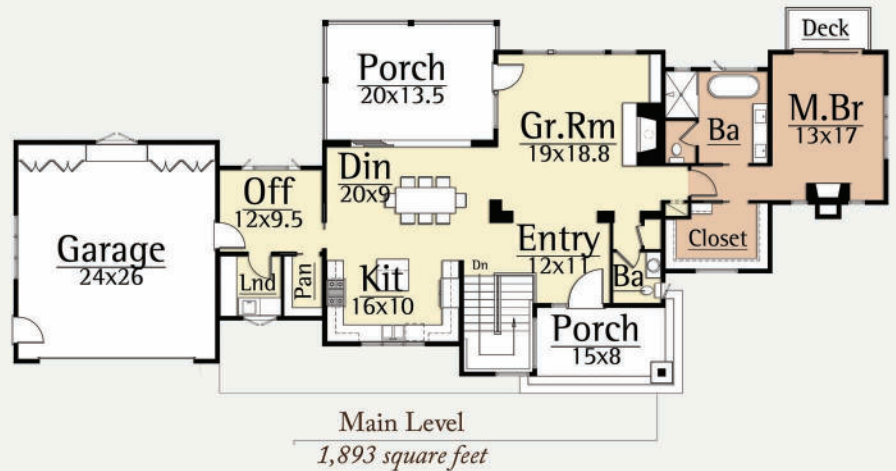

MODERN HOME DESIGN

www.MossCreekModern.com - 800.737.2166