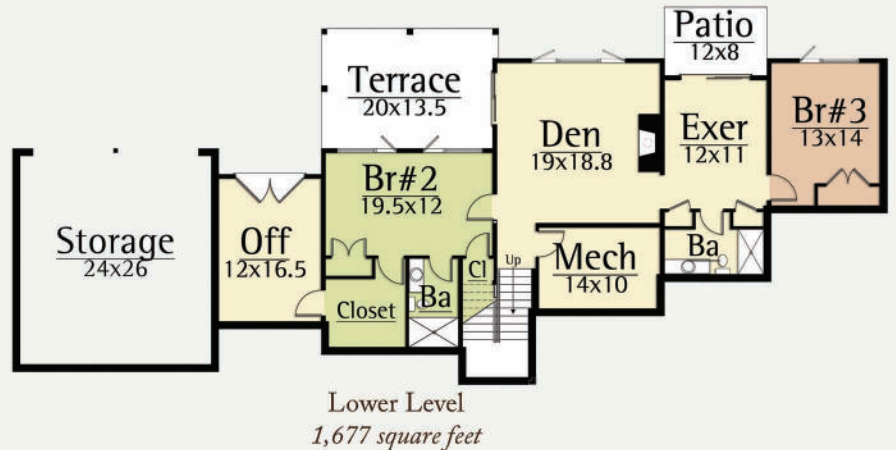

MODERN HOME DESIGN

www.MossCreekModern.com - 800.737.2166