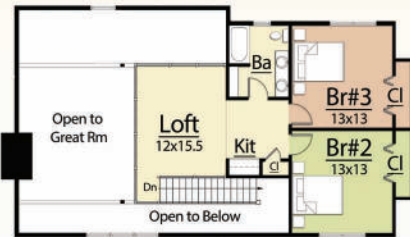

Likewise, the magic and adventure of Avalon by MossCreek was designed with a wide profile and shallow depth as the ideal response to a building site that slopes quickly from front to back. The main level features a Master Bedroom and generous entertaining space. This creates a floor plan that can be enjoyed by owners of all ages and physical conditions.

AVALON
3,202 total square feet

Upper Level
823 square feet

Main Level
1,544 square feet

Lower Level
835 square feet