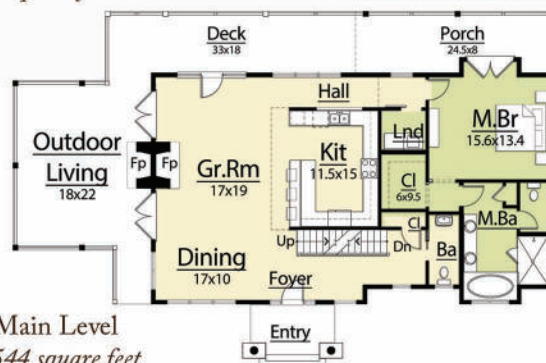

Likewise, the magic and adventure of Avalon by MossCreek was designed with a wide profile and shallow depth as the ideal response to a building site that slopes quickly from front to back. The main level features a Master Bedroom and generous entertaining space. This creates a floor plan that can be enjoyed by owners of all ages and physical conditions.

An Outdoor Living area with large timber framing and a fireplace allows for extended use in early spring and late fall and is screened for l-fresco dining and cooking, free from the insects. Upper level bedrooms are identical for so all guests feel treated equally. An upper level loft perches handsomely above the Great Room and looks out across the Outdoor Living space to capture the scenic view.

AVALON
3,202 total square feet

Upper Level
823 square feet

Main Level
1,544 square feet

Lower Level
835 square feet