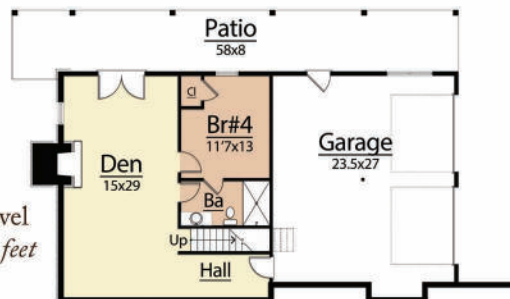

Likewise, the magic and adventure of Avalon by MossCreek was designed with a wide profile and shallow depth as the ideal response to a building site that slopes quickly from front to back. The main level features a Master Bedroom and generous entertaining space. This creates a floor plan that can be enjoyed by owners of all ages and physical conditions.

An Outdoor Living area with large timber framing and a fireplace allows for extended use in early spring and late fall and is screened for l-fresco dining and cooking, free from the insects. Upper level bedrooms are identical for so all guests feel treated equally. An upper level loft perches handsomely above the Great Room and looks out across the Outdoor Living space to capture the scenic view.

AVALON
3,202 total square feet

Upper Level
823 square feet

Main Level
1,544 square feet

Lower Level
835 square feet