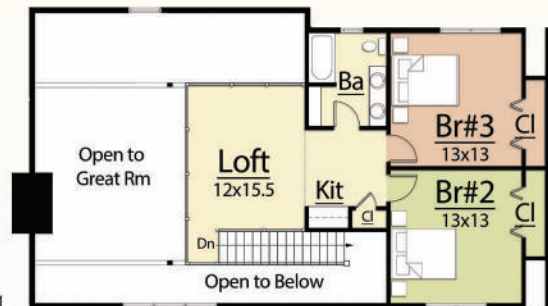

Likewise, the magic and adventure of Avalon by MossCreek was designed with a wide profile and shallow depth as the ideal response to a building site that slopes quickly from front to back. The main level features a Master Bedroom and generous entertaining space. This creates a floor plan that can be enjoyed by owners of all ages and physical conditions.

**AVALON**  
*2,377 total square feet*

Upper Level  
*823 square feet*

Main Level  
*1,554 square feet*