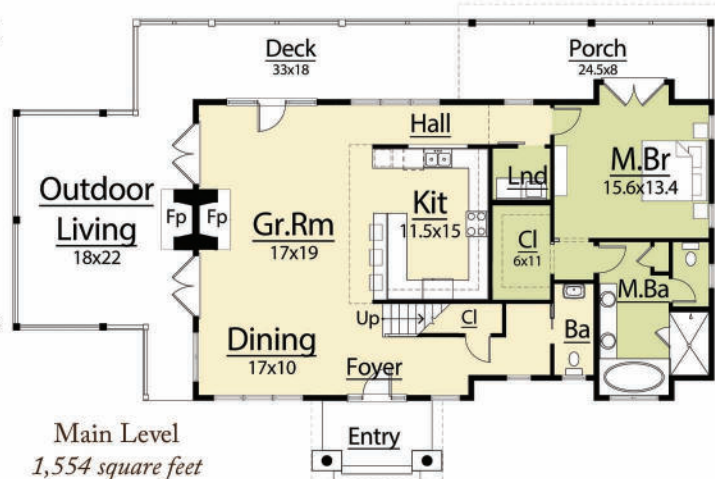

Likewise, the magic and adventure of Avalon by MossCreek was designed with a wide profile and shallow depth as the ideal response to a building site that slopes quickly from front to back. The main level features a Master Bedroom and generous entertaining space. This creates a floor plan that can be enjoyed by owners of all ages and physical conditions.

An Outdoor Living area with large timber framing and a fireplace allows for extended use in early spring and late fall and is screened for l-fresco dining and cooking, free from the insects. Upper level bedrooms are identical for so all guests feel treated equally. An upper level loft perches handsomely above the Great Room and looks out across the Outdoor Living space to capture the scenic view.

**AVALON**  
*2,377 total square feet*

Upper Level  
*823 square feet*

Main Level  
*1,554 square feet*