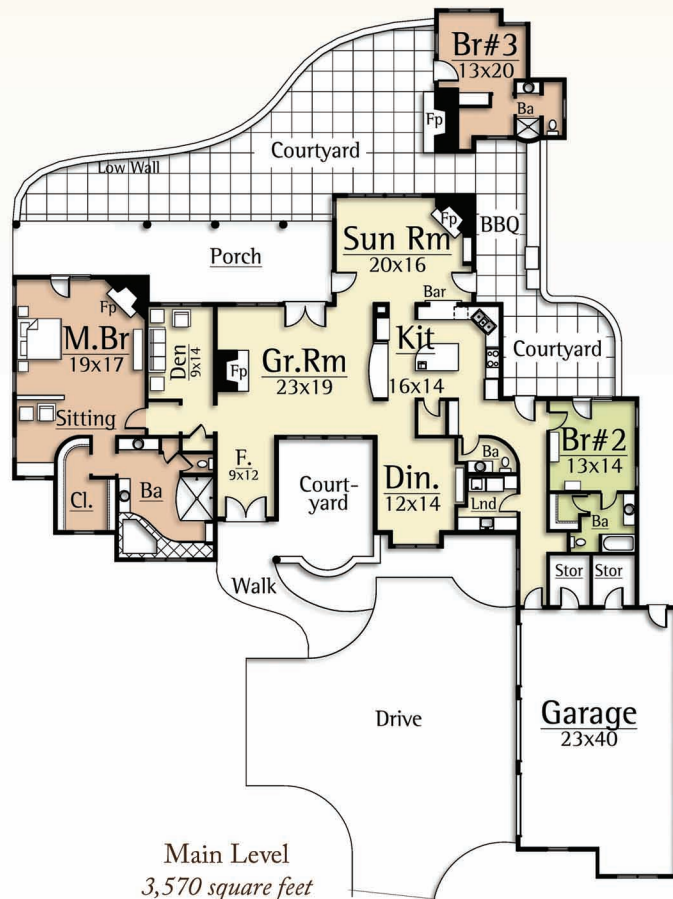

MOSSCREEK

RUSTIC AMERICAN HOME DESIGN

WHITETAIL

Copyright 2012 MossCreek
www.MossCreek.net
800.737.2166

Stone, stucco, and heavy timbers are all elements of the first homes to tame the wild of the Deschutes River Valley. The Whitetail Lodge by MossCreek expresses this pioneer spirit. The exterior features the materials of the rugged landscape, while the interior presents a more refined timber frame sanctuary.

The Whitetail is the perfect home for one level living. A master suite for a master, and a second bedroom and bath are located in detached guest quarters for the ultimate in relaxed living. The Great Room features a massive two story timber frame interior. Other timber frames throughout the house complete the natural theme.

WHITETAIL
3,570 total square feet

Main Level
3,570 square feet

Copyright 2012 MossCreek

www.MossCreek.net • 800.737.2166