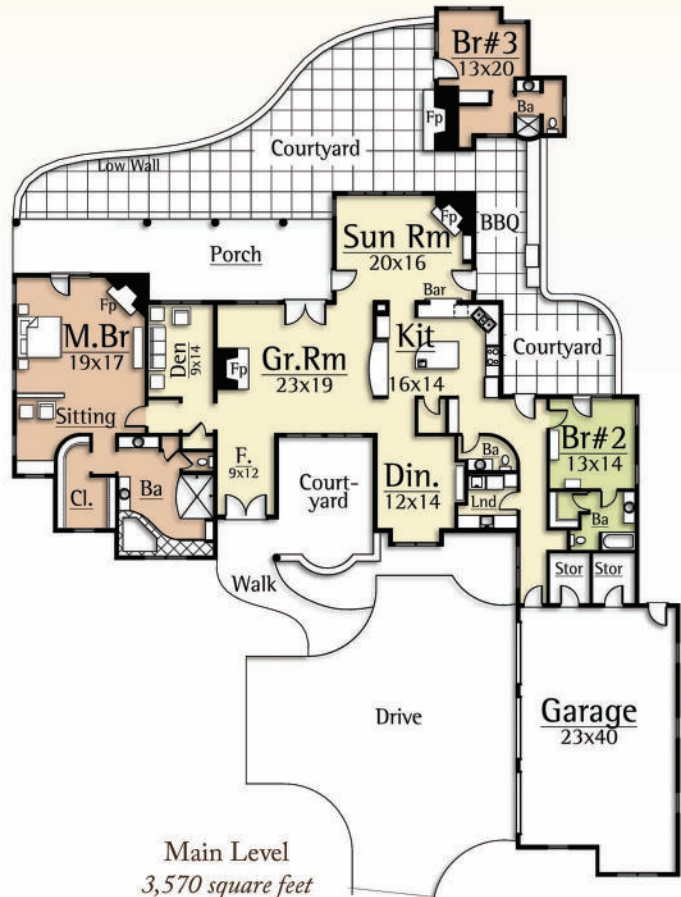

MOSSCREEK

RUSTIC AMERICAN HOME DESIGN

WHITETAIL

Copyright 2012 MossCreek
www.MossCreek.net
800.737.2166

Stone, stucco, and heavy timbers are all elements of the first homes to tame the wild of the Deschutes River Valley. The Whitetail Lodge by MossCreek expresses this pioneer spirit. The exterior features the materials of the rugged landscape, while the interior presents a more refined timber frame sanctuary.

The Whitetail is the perfect home for one level living. A master suite for a master, and a second bedroom and bath are located in detached guest quarters for the ultimate in relaxed living. The Great Room features a massive two story timber frame interior. Other timber frames throughout the house complete the natural theme.

WHITETAIL
3,570 total square feet

Main Level
3,570 square feet

Copyright 2012 MossCreek

www.MossCreek.net • 800.737.2166