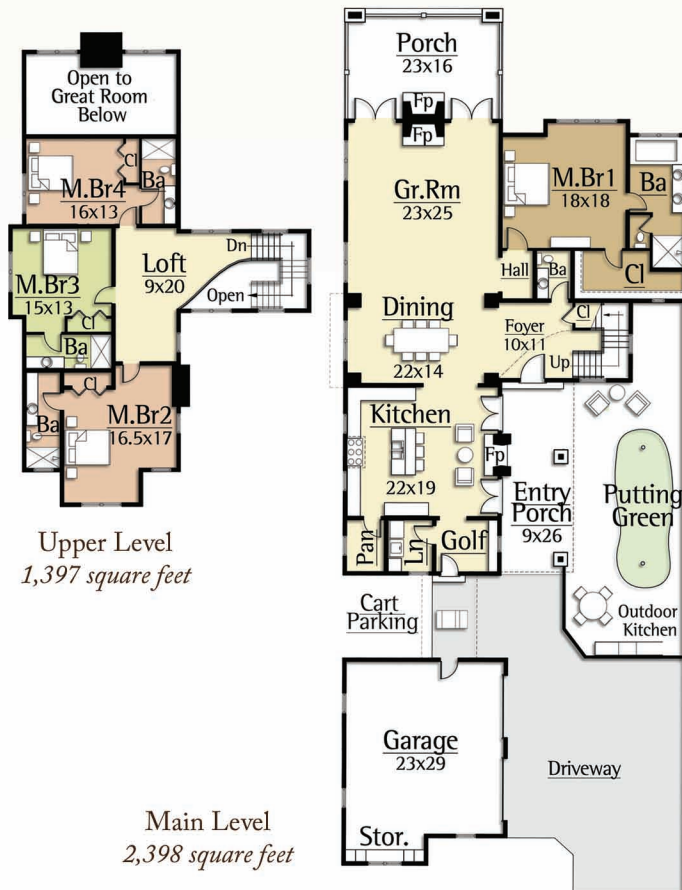

MossCreek has the perfect solution with our new collection of design called Golf by MossCreek. Each home features four spacious bedroom suites, golf equipment rooms, and even a private putting green with outdoor kitchen. And of course, each home is filled with the elements of rustic elegance that have made MossCreek the leading name in Rustic American home design.

WEDGE

3,795 total square feet

Upper Level
1,397 square feet

Main Level
2,398 square feet

Copyright 2012 MossCreek