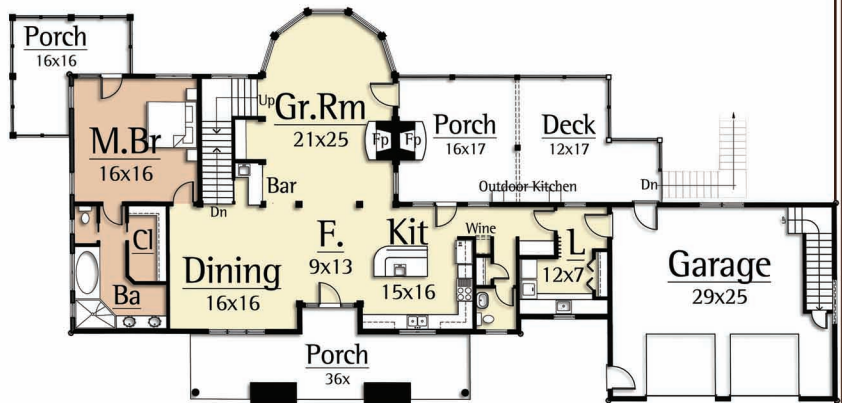

# VISTA LODGE

Copyright 2012 MossCreek  
www.MossCreek.net  
800.737.2166

Vista Lodge (2 story) captures the spirit of the exploration of the New World with a 3 bedroom and 3 1/2 bath arrangement.

The main level features a Master Bedroom suite, large two story radial Great Room with exposed timber trusses and an open Kitchen/ Dining Room.

The upper level provides two complete bedroom suites and a loft. Exterior timber detailing completes the feel of this New World Lodge.

Upper Level  
1,186 square feet

Main Level  
2,014 square feet

VISTA LODGE  
3,200 total square feet