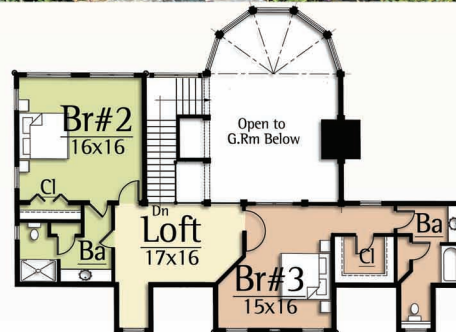

# VISTA LODGE

Copyright 2012 MossCreek  
www.MossCreek.net  
800.737.2166

Vista Lodge (2 story) captures the spirit of the exploration of the New World with a 3 bedroom and 3 1/2 bath arrangement.

The main level features a Master Bedroom suite, large two story radial Great Room with exposed timber trusses and an open Kitchen/ Dining Room.

The upper level provides two complete bedroom suites and a loft. Exterior timber detailing completes the feel of this New World Lodge.

Upper Level  
1,186 square feet

Main Level  
2,014 square feet

VISTA LODGE  
3,200 total square feet