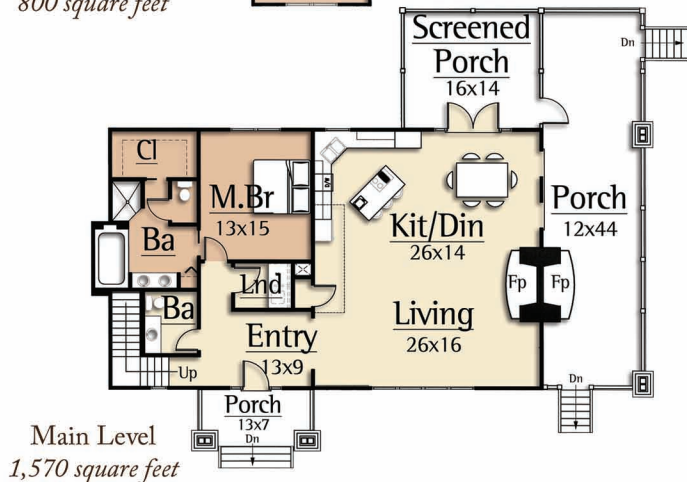

# TRAILS END

Copyright 2012 MossCreek  
www.MossCreek.net  
800.737.2166

The Trails End is a clean and elegant plan with an authentic, lake cottage feel that is complemented beautifully by natural surroundings. With 3 large bedrooms, 2.5 baths, an open floor plan designed for family gatherings, and an oversized great room with volume ceilings, the Trails End delivers approximately 2400 square feet of heated living space. Generous outdoor living area including two covered porches, a large deck, outdoor fireplace and optional outdoor kitchen, combined with a dramatic balcony overlooking the great room and gourmet kitchen are just some of the Trails End's many attributes.

**TRAILS END**  
*2,370 total square feet*

Copyright 2012 MossCreek

www.MossCreek.net • 800.737.2166