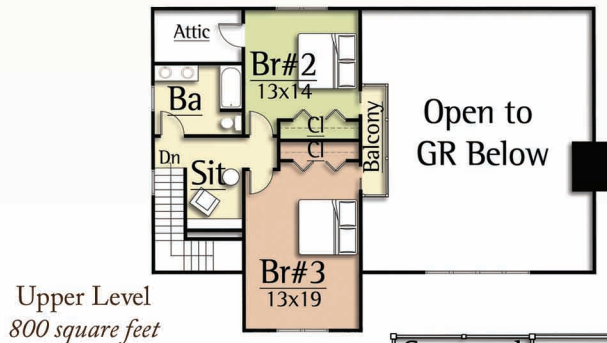

# TRAILS END

Copyright 2012 MossCreek  
www.MossCreek.net  
800.737.2166

The Trails End is a clean and elegant plan with an authentic, lake cottage feel that is complemented beautifully by natural surroundings. With 3 large bedrooms, 2.5 baths, an open floor plan designed for family gatherings, and an oversized great room with volume ceilings, the Trails End delivers approximately 2400 square feet of heated living space. Generous outdoor living area including two covered porches, a large deck, outdoor fireplace and optional outdoor kitchen, combined with a dramatic balcony overlooking the great room and gourmet kitchen are just some of the Trails End's many attributes.

**TRAILS END**  
*2,370 total square feet*

Copyright 2012 MossCreek

www.MossCreek.net • 800.737.2166