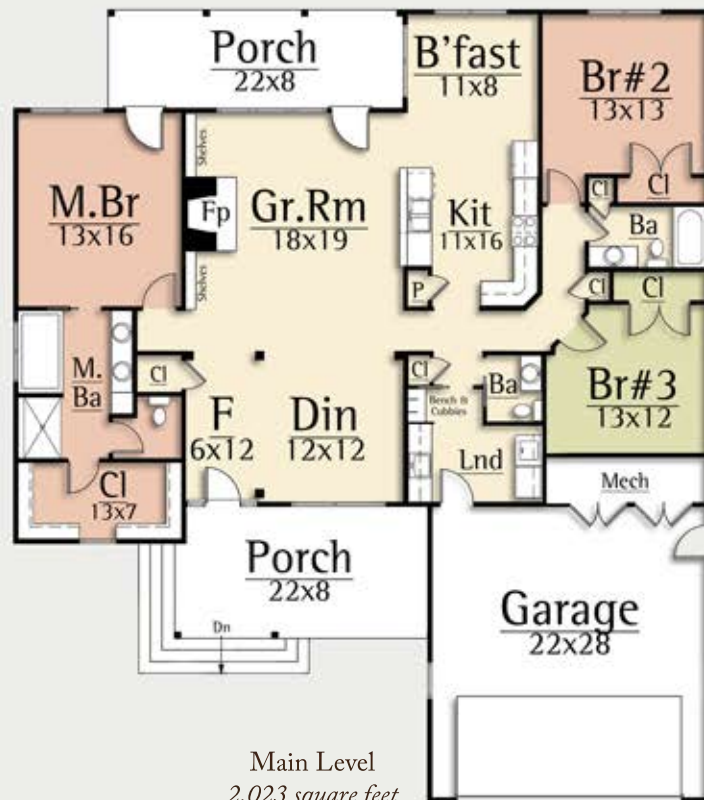

TIN WHISTLE

MODERN FARMHOUSE

2,023 total square feet

3 Br, 2.5 Ba

The Tin Whistle coined its name in 1825. Due to its lighthearted relaxing melodies, it soon became a popular instrument in American traditional music.

Today, the Tin Whistle design by MossCreek follows in its namesake's footsteps by creating a relaxed melody of farmhouse exterior elements, while offering a floor plan layout well suited for one level modern living.

The Tin Whistle features:

- One level living
- Generous front porch
- Vaulted rooms throughout
- Large master suite
- Breakfast room
- 3 bedrooms / 2 baths
- Large laundry room
- Large fireplace in great room
- Large glass in great room
- Attached 2 car garage