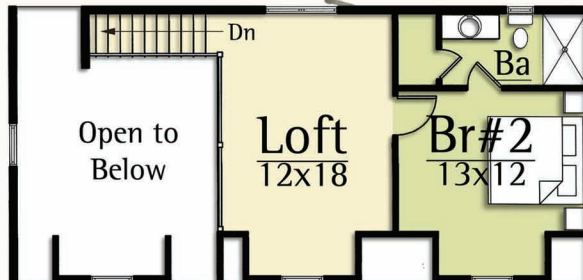

Inside, the Timber Creek features a master Bedroom on the main level, and an open living plan for spacious entertaining. Upstairs, a private bedroom suite and loft complete the ultimate weekend getaway.

Upper Level
450 square feet

Main Level
760 square feet

TIMBER CREEK
1,210 total square feet