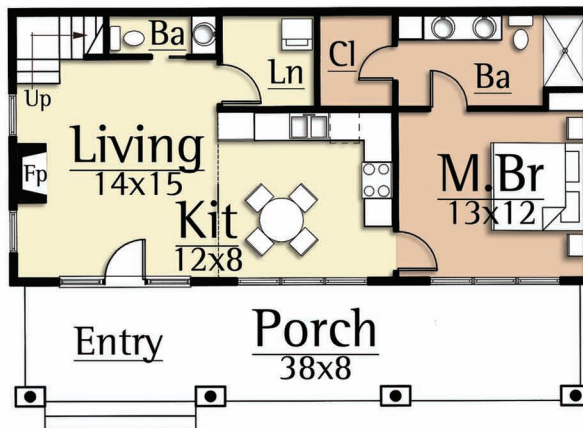

Inside, the Timber Creek features a master Bedroom on the main level, and an open living plan for spacious entertaining. Upstairs, a private bedroom suite and loft complete the ultimate weekend getaway.

Upper Level
450 square feet

Main Level
760 square feet

TIMBER CREEK
1,210 total square feet