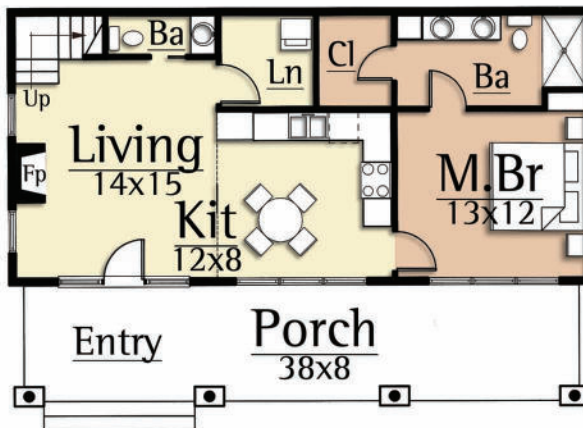

Inside, the Timber Creek features a master Bedroom on the main level, and an open living plan for spacious entertaining. Upstairs, a private bedroom suite and loft complete the ultimate weekend getaway.

Upper Level  
450 square feet

Main Level  
760 square feet

**TIMBER CREEK**  
1,210 total square feet