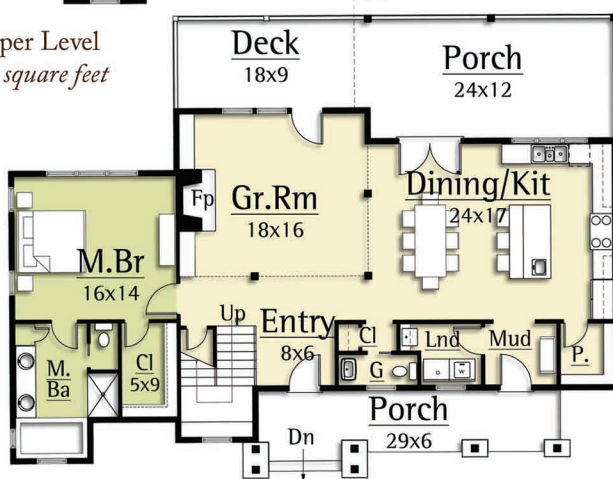

## TEAL

Copyright 2012 MossCreek  
www.MossCreek.net  
800.737.2166

Initially seen with cinnamon brown plumage, the Teal reveals its powder-blue wing patch in flight.

The Teal by MossCreek is a lake style home, that like its namesake, displays cinnamon hues and with a touch of powder blue accents. The interior features a main level with spacious open living, master suite, and laundry/mud room areas. A gracious screened porch creates outdoor opportunities free from insects. On the upper level the Teal provides two nice guest bedrooms and a loft that looks down to the great room below. With nautical elements on the exterior (including a boat paddle!), the Teal is a great home for weekend or full time living anywhere you find water.

### TEAL

2,379 total square feet

Upper Level  
804 square feet

Main Level  
1,575 square feet

Copyright 2012 MossCreek