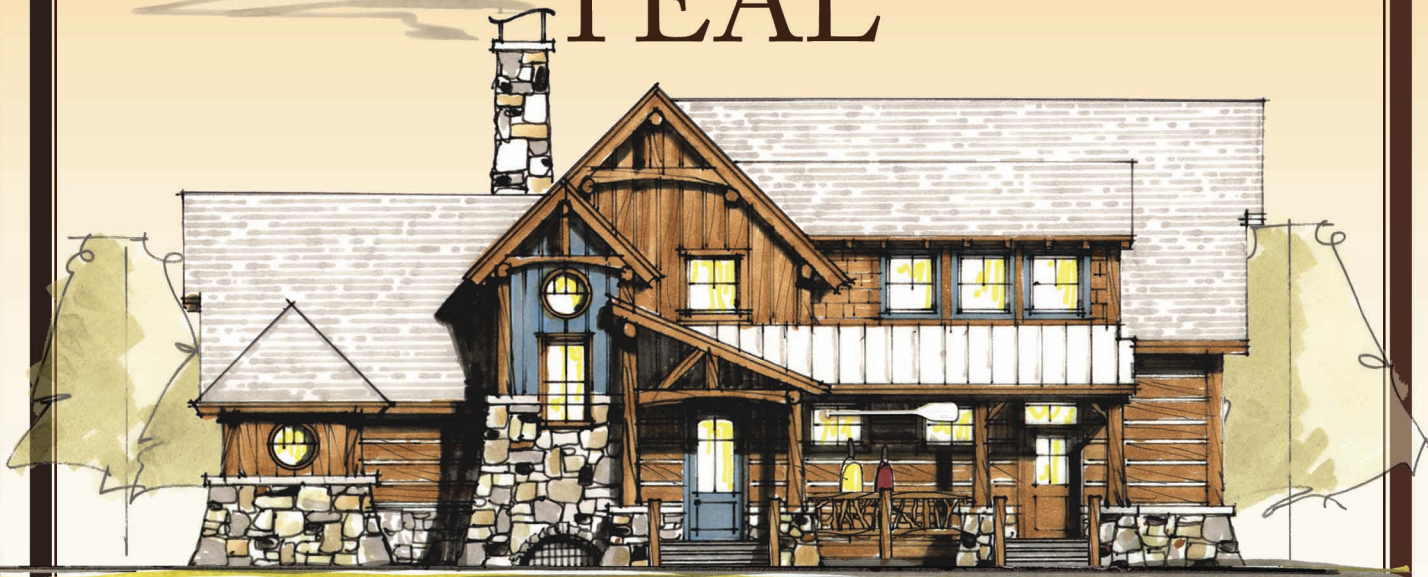

# MOSSCREEK

RUSTIC AMERICAN HOME DESIGN

## TEAL

Copyright 2012 MossCreek  
www.MossCreek.net  
800.737.2166

Initially seen with cinnamon brown plumage, the Teal reveals its powder-blue wing patch in flight.

The Teal by MossCreek is a lake style home, that like its namesake, displays cinnamon hues and with a touch of powder blue accents. The interior features a main level with spacious open living, master suite, and laundry/mud room areas. A gracious screened porch creates outdoor opportunities free from insects. On the upper level the Teal provides two nice guest bedrooms and a loft that looks down to the great room below. With nautical elements on the exterior (including a boat paddle!), the Teal is a great home for weekend or full time living anywhere you find water.