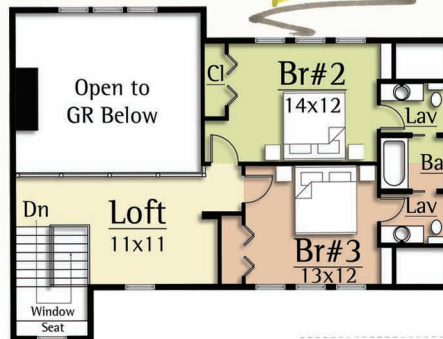

## TEAL

Copyright 2012 MossCreek  
www.MossCreek.net  
800.737.2166

Initially seen with cinnamon brown plumage, the Teal reveals its powder-blue wing patch in flight.

The Teal by MossCreek is a lake style home, that like its namesake, displays cinnamon hues and with a touch of powder blue accents. The interior features a main level with spacious open living, master suite, and laundry/mud room areas. A gracious screened porch creates outdoor opportunities free from insects. On the upper level the Teal provides two nice guest bedrooms and a loft that looks down to the great room below. With nautical elements on the exterior (including a boat paddle!), the Teal is a great home for weekend or full time living anywhere you find water.

### TEAL

2,379 total square feet

Upper Level  
804 square feet

Main Level  
1,575 square feet

Copyright 2012 MossCreek