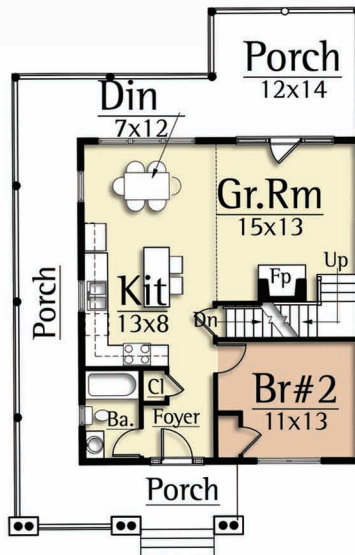

RUSTIC AMERICAN HOME DESIGN

SETTLERS FORGE

23A 2 Bedroom

Copyright 2012 MossCreek
 www.MossCreek.net
 800.737.2166

Following the Revolutionary War, citizens of the new nation began to forge westward. As the U.S. federal government encouraged settlers to forge westward, officials gave "free land" to people who completed the long, difficult journey.

SETTLERS FORGE
1,240 total square feet

Main Level
 780 square feet

Upper Level
 460 square feet