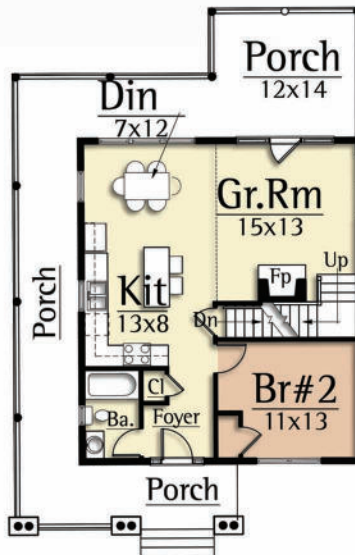

**SETTLERS FORGE**  
*1,240 total square feet*

Main Level  
780 square feet

Upper Level  
460 square feet

Copyright 2012 MossCreek

www.MossCreek.net • 800.737.2166