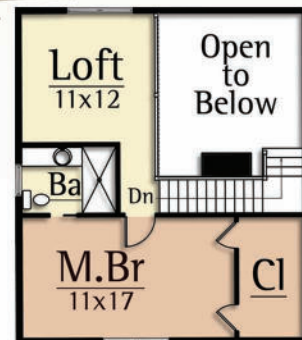

**SETTLERS FORGE**  
*1,240 total square feet*

Main Level  
780 square feet

Upper Level  
460 square feet

Copyright 2012 MossCreek

www.MossCreek.net • 800.737.2166