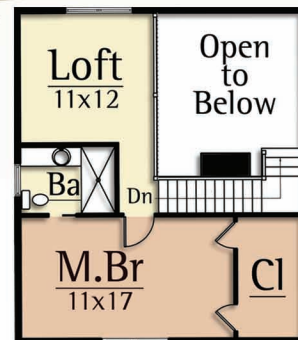

SETTLERS FORGE
1,240 total square feet

Main Level
 780 square feet

Upper Level
 460 square feet