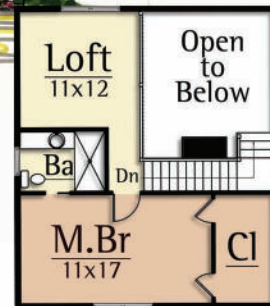

SETTLERS FORGE
2,000 total square feet

Main Level
780 square feet

Upper Level
460 square feet

Lower Level
760 square feet

Copyright 2012 MossCreek

www.MossCreek.net • 800.737.2166