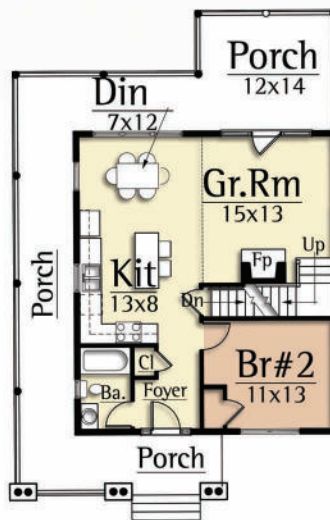

MOSSCREEK

RUSTIC AMERICAN HOME DESIGN

SETTLERS FORGE

123A 4 Bedroom

Copyright 2012 MossCreek
www.MossCreek.net
800.737.2166

Following the Revolutionary War, citizens of the new nation began to forge westward. As the U.S. federal government encouraged settlers to forge westward, officials gave "free land" to people who completed the long, difficult journey.

SETTLERS FORGE
2,000 total square feet

Main Level
780 square feet

Upper Level
460 square feet

Lower Level
760 square feet

Copyright 2012 MossCreek

www.MossCreek.net • 800.737.2166