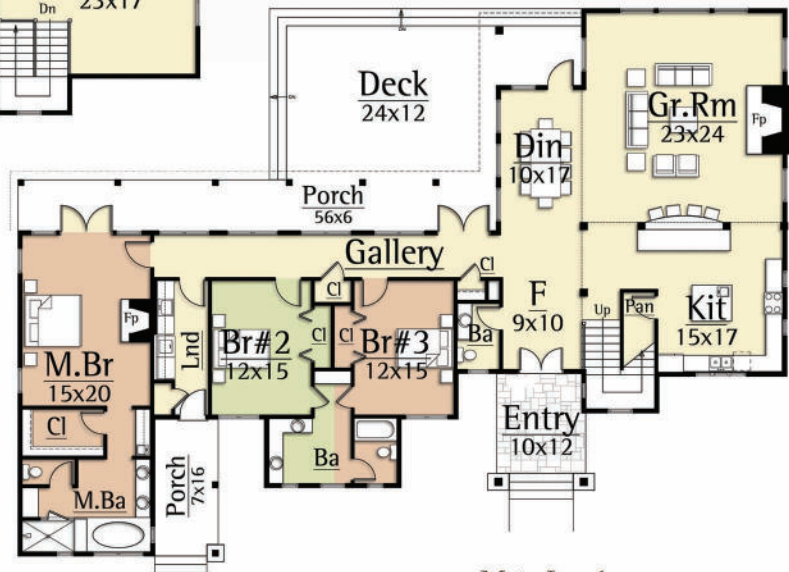

The Roosevelt Lodge is a tribute to the legacy of national parks today. Log, stone, timbers, and glass, create a home that embodies the heart of the American outdoors. Inside, the Roosevelt features three bedrooms and 2.5 baths. Open living spaces combine to make this one story home a true gem.

ROOSEVELT LODGE

3,464 total square feet

Loft Above Kitchen
464 square feet

Main Level
3,000 square feet