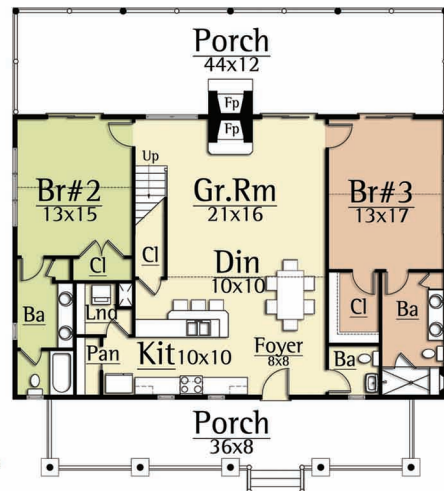

The Roaring Fork by MossCreek draws its passion from the environment as well. With the use of natural materials of wood, stone, and glass, the Roaring Fork is the perfect small rustic home.

ROARING FORK II
2,030 total square feet

Upper Level
 462 square feet

Main Level
 1,568 square feet