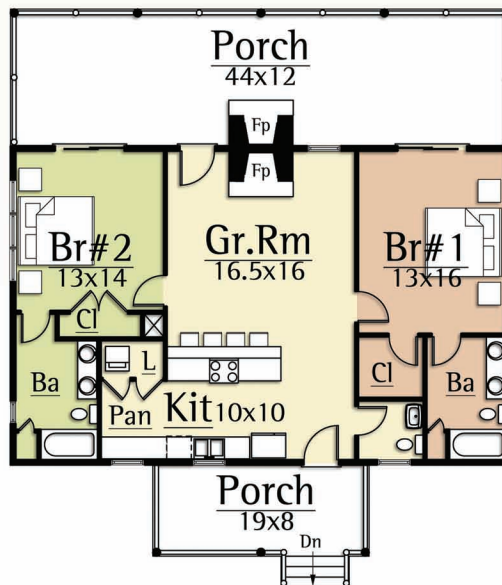

The Roaring Fork by MossCreek draws its passion from the environment as well. With the use of natural materials of wood, stone, and glass, the Roaring Fork is the perfect small rustic home.

Main Level
1,232 square feet

ROARING FORK
1,232 total square feet

Copyright 2012 MossCreek

www.MossCreek.net • 800.737.2166