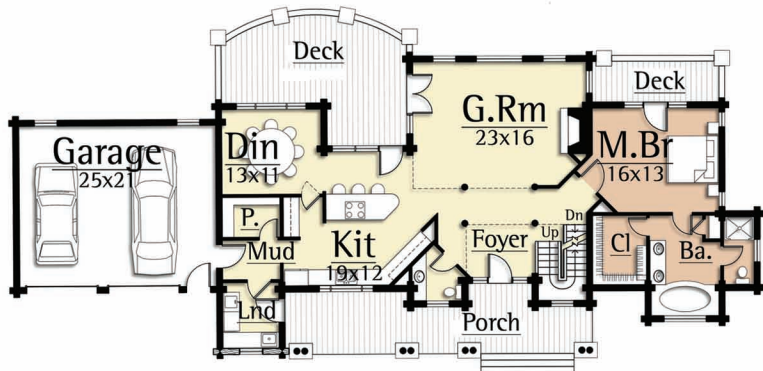

The floor plan features open plan living for spacious entertaining. A master on the main level ensures that owners of all ages can enjoy the home.

On the upper level, two bedrooms, one bath, and a bridge that overlooks the great room complete a dramatic interior.

Upper Level
684 square feet

Main Level
1,848 square feet

RIVERMYST
2,532 total square feet

Copyright 2012 MossCreek

www.MossCreek.net • 800.737.2166