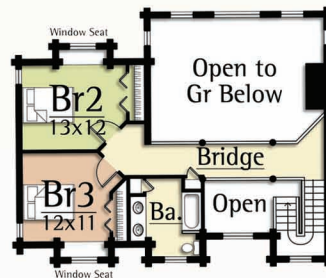

The floor plan features open plan living for spacious entertaining. A master on the main level ensures that owners of all ages can enjoy the home.

On the upper level, two bedrooms, one bath, and a bridge that overlooks the great room complete a dramatic interior.

Upper Level
684 square feet

Main Level
1,848 square feet

RIVERMYST
2,532 total square feet

Copyright 2012 MossCreek

www.MossCreek.net • 800.737.2166