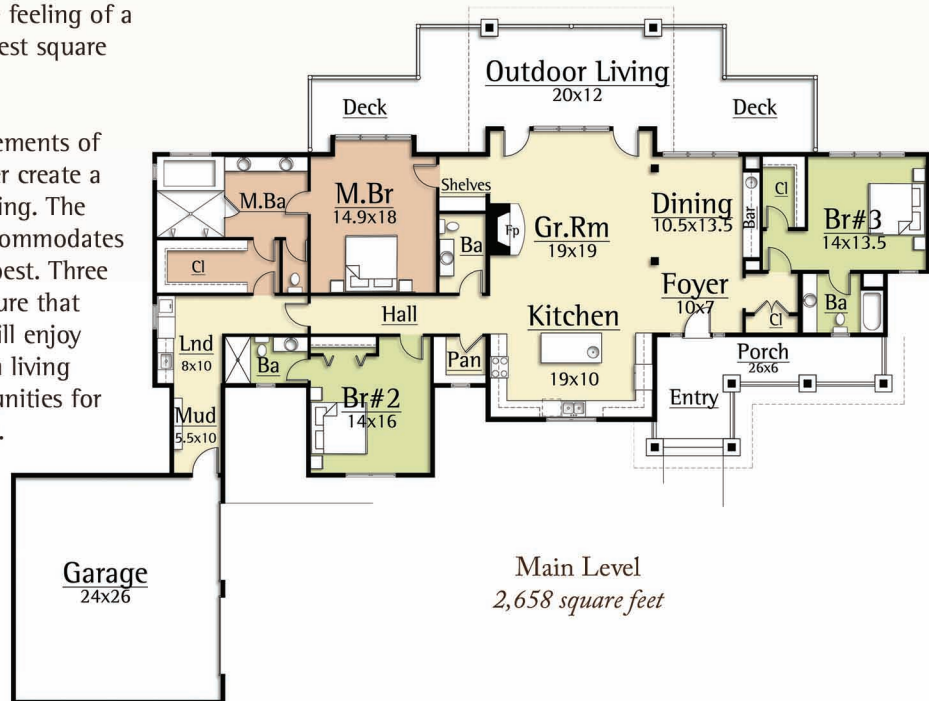

MOSSCREEK

RUSTIC AMERICAN HOME DESIGN

PROSPERITY

Copyright 2012 MossCreek
www.MossCreek.net
800.737.2166

One level living at its best, the Prosperity creates the feeling of a large house in a modest square footage.

The rustic exterior elements of stone, log, and timber create a primitive historic feeling. The interior, however, accommodates modern living at its best. Three full master suites assure that owners and guests will enjoy their stay. Large open living spaces create opportunities for gracious entertaining.

PROSPERITY

2,658 total square feet

Copyright 2012 MossCreek

www.MossCreek.net • 800.737.2166