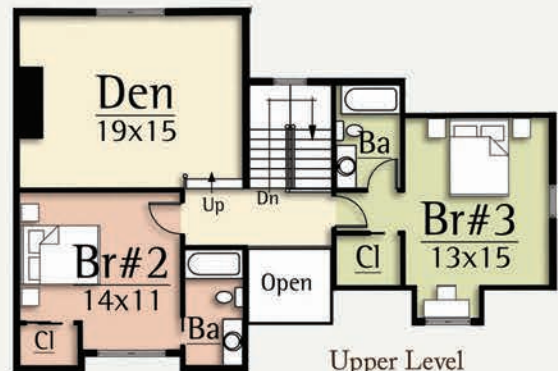

PIANO III

2,409 total square feet

3 Br, 3.5 Ba

By 1770, the piano had reached America. Many American songs composed then related to the American Revolution.

The Piano III by MossCreek symbolizes living in the early American landscape. The exterior hearkens back to America's early farmhouses.

On the interior, the Piano III features a master suite on the main level along the well-known MossCreek living triangle of open kitchen-dining-great room areas. A large screened outdoor living porch on the rear of home is great for relaxing in the outdoors free from the nuisance of insects.

The upper level features two spacious guest rooms and baths, and a large den.

Upper Level
1,018 square feet

Main Level
1,391 square feet