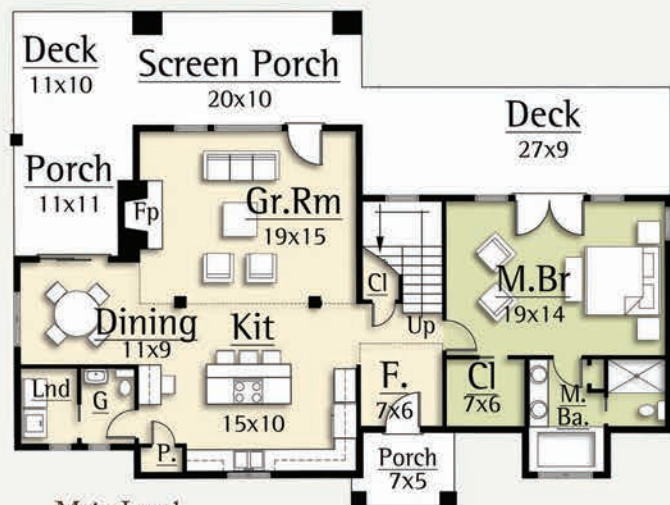

PIANO III

2,409 total square feet

3 Br, 3.5 Ba

By 1770, the piano had reached America. Many American songs composed then related to the American Revolution.

The Piano III by MossCreek symbolizes living in the early American landscape. The exterior hearkens back to America's early farmhouses.

On the interior, the Piano III features a master suite on the main level along the well-known MossCreek living triangle of open kitchen-dining-great room areas. A large screened outdoor living porch on the rear of home is great for relaxing in the outdoors free from the nuisance of insects.

The upper level features two spacious guest rooms and baths, and a large den.

Upper Level
1,018 square feet

Main Level
1,391 square feet