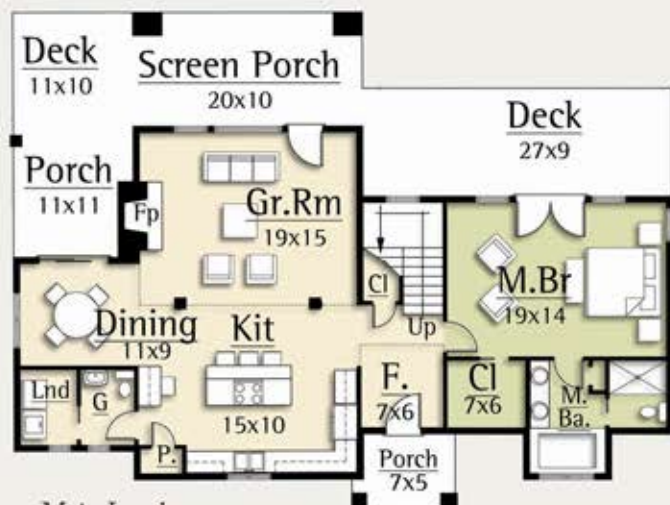

PIANO II

MODERN FARMHOUSE

2,097 total square feet

3 Br, 3.5 Ba

By 1770, the piano had reached America. Many American songs composed then related to the American Revolution.

The Piano II by MossCreek symbolizes living in the early American landscape. The exterior hearkens back to America's early farmhouses.

On the interior the Piano II features a master suite on the main level along the well known MossCreek living triangle of open kitchen-dining-great room areas. A large screened outdoor living porch on the rear of home is great for relaxing in the outdoors free from the nuisance of insects. The upper level features two spacious guest rooms and baths.

Upper Level
706 square feet

Main Level
1,391 square feet

MODERN HOME DESIGN
www.MossCreek.net 800.737.2166