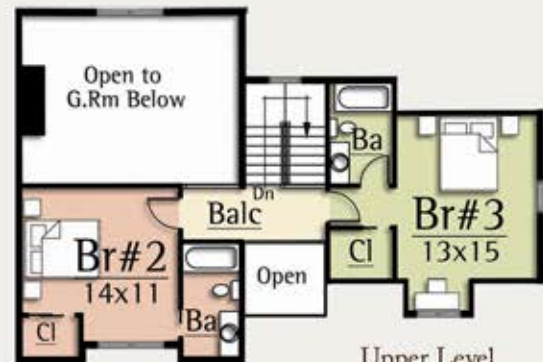

PIANO II

MODERN FARMHOUSE

2,097 total square feet

3 Br, 3.5 Ba

By 1770, the piano had reached America. Many American songs composed then related to the American Revolution.

The Piano II by MossCreek symbolizes living in the early American landscape. The exterior hearkens back to America's early farmhouses.

On the interior the Piano II features a master suite on the main level along the well known MossCreek living triangle of open kitchen-dining-great room areas. A large screened outdoor living porch on the rear of home is great for relaxing in the outdoors free from the nuisance of insects. The upper level features two spacious guest rooms and baths.

Upper Level
706 square feet

Main Level
1,391 square feet

MODERN HOME DESIGN
www.MossCreek.net 800.737.2166