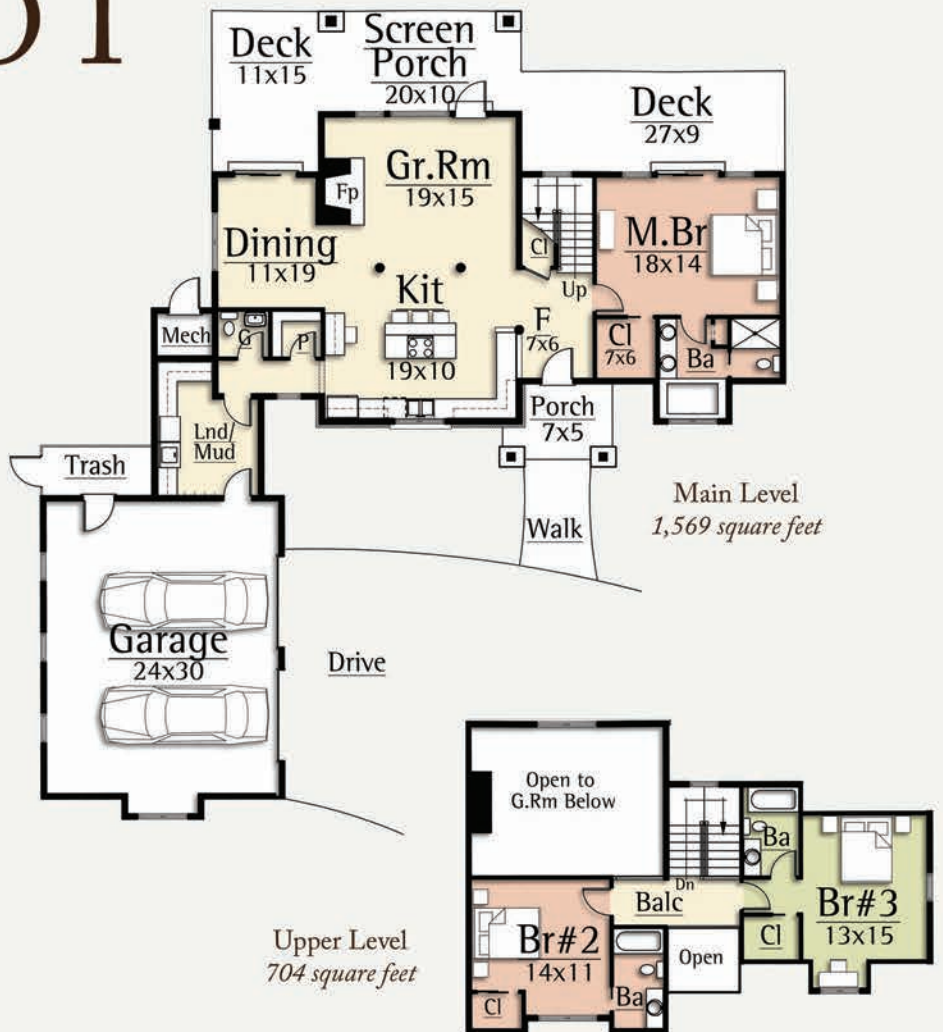

PIANO I

2,273 total square feet

3 Br, 3.5 Ba

By 1770, the piano had reached America. Many American songs composed then related to the American Revolution.

The Piano by MossCreek symbolizes living in the early American landscape. The exterior hearkens back to America's early farmhouses.

On the interior the Piano features a master suite on the main level along with the well know Moss-Creek living triangle of open kitchen-dining-great room areas.

A large screened outdoor living porch on the rear of home is great for relaxing in the outdoors free from the nuisance of insects.

The upper level features two spacious guest rooms with baths, and a viewing balcony.

MODERN HOME DESIGN
www.MossCreekModern.com - 800.737.2166