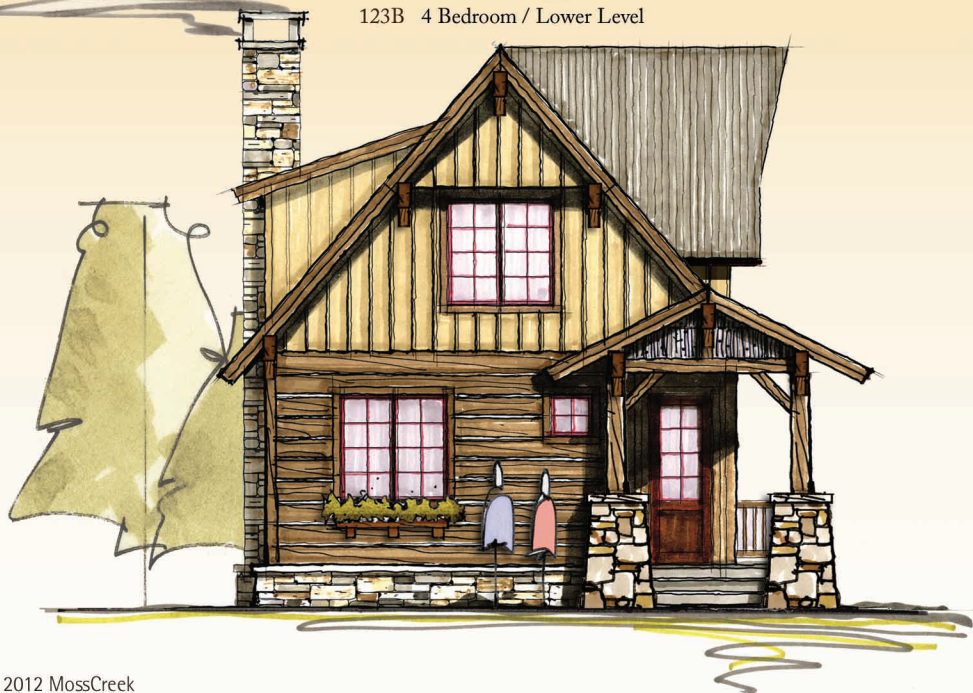

RUSTIC AMERICAN HOME DESIGN

OUTFITTER III

123B 4 Bedroom / Lower Level

Copyright 2012 MossCreek
www.MossCreek.net
800.737.2166

More than just a home, the Outfitter is the perfect rustic retreat for family and friends. The Outfitter features 4 bedrooms and 3 baths. A MossCreek Carriage House can easily be added as a detached garage. A large vaulted Great Room with exposed timbers and an open Kitchen complete a dramatic interior. Exterior timber, stone, board and batten, and shingle detailing complete the feel of this perfect rustic getaway.

OUTFITTER

2,120 total square feet