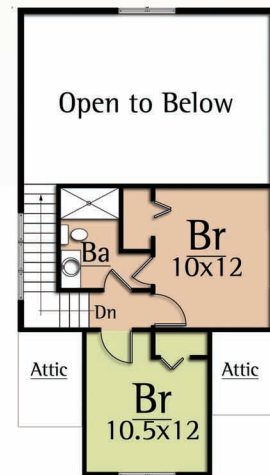

## OUTFITTER II

23B 3 Bedroom

Copyright 2012 MossCreek  
www.MossCreek.net  
800.737.2166

More than just a home, the Outfitter is the perfect rustic retreat for family and friends. The Outfitter features 3 bedrooms and 2 baths. A MossCreek Carriage House can easily be added as a detached garage. A large vaulted Great Rm with exposed timbers and an open Kitchen complete a dramatic interior. Exterior timber, stone, board and batten, and shingle detailing complete the feel of this perfect rustic getaway.

**OUTFITTER**  
*1,266 total square feet*

Copyright 2012 MossCreek

www.MossCreek.net • 800.737.2166