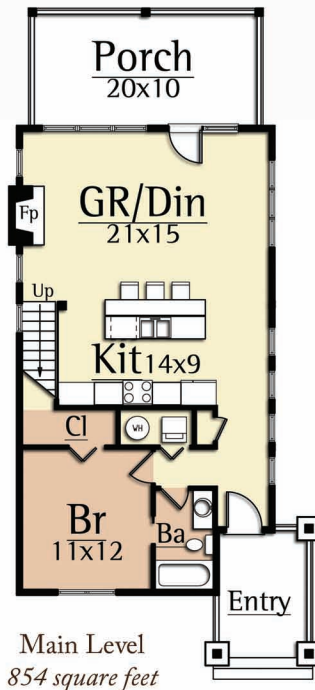

## OUTFITTER II

23B 3 Bedroom

Copyright 2012 MossCreek  
www.MossCreek.net  
800.737.2166

More than just a home, the Outfitter is the perfect rustic retreat for family and friends. The Outfitter features 3 bedrooms and 2 baths. A MossCreek Carriage House can easily be added as a detached garage. A large vaulted Great Rm with exposed timbers and an open Kitchen complete a dramatic interior. Exterior timber, stone, board and batten, and shingle detailing complete the feel of this perfect rustic getaway.

**OUTFITTER**  
*1,266 total square feet*

Copyright 2012 MossCreek

www.MossCreek.net • 800.737.2166