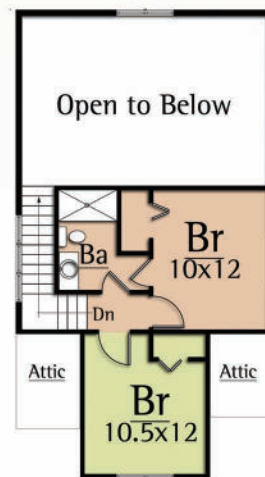

## OUTFITTER II

23B 3 Bedroom

Copyright 2012 MossCreek  
www.MossCreek.net  
800.737.2166

More than just a home, the Outfitter is the perfect rustic retreat for family and friends. The Outfitter features 3 bedrooms and 2 baths. A MossCreek Carriage House can easily be added as a detached garage. A large vaulted Great Rm with exposed timbers and an open Kitchen complete a dramatic interior. Exterior timber, stone, board and batten, and shingle detailing complete the feel of this perfect rustic getaway.

**OUTFITTER**  
*1,266 total square feet*

Copyright 2012 MossCreek

www.MossCreek.net • 800.737.2166