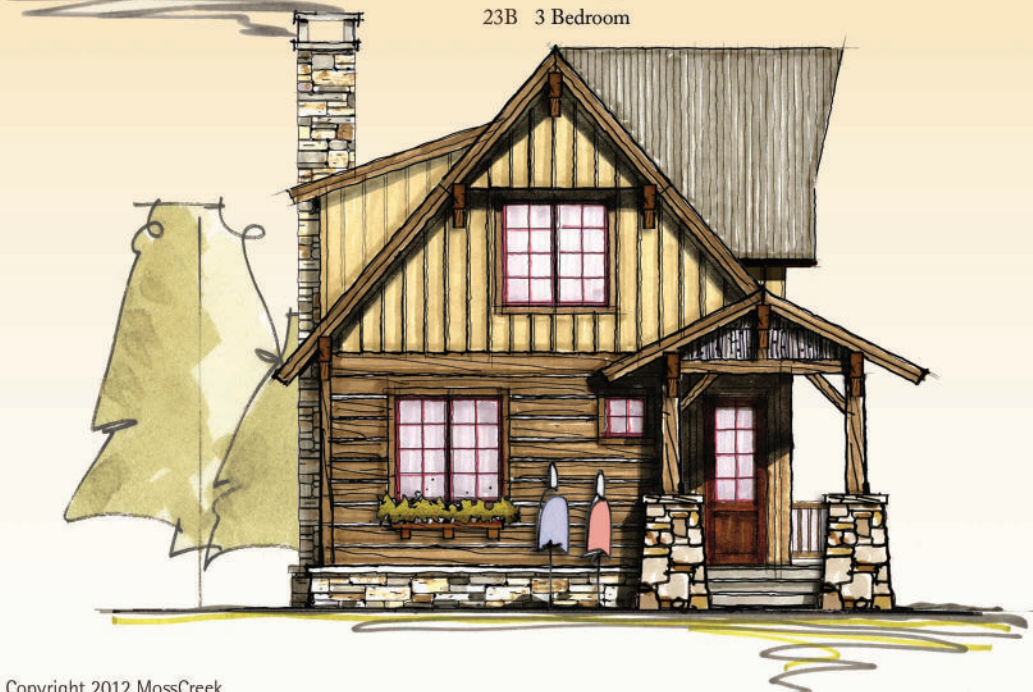

# MOSSCREEK

RUSTIC AMERICAN HOME DESIGN

## OUTFITTER II

23B 3 Bedroom

Copyright 2012 MossCreek  
www.MossCreek.net  
800.737.2166

More than just a home, the Outfitter is the perfect rustic retreat for family and friends. The Outfitter features 3 bedrooms and 2 baths. A MossCreek Carriage House can easily be added as a detached garage. A large vaulted Great Rm with exposed timbers and an open Kitchen complete a dramatic interior. Exterior timber, stone, board and batten, and shingle detailing complete the feel of this perfect rustic getaway.