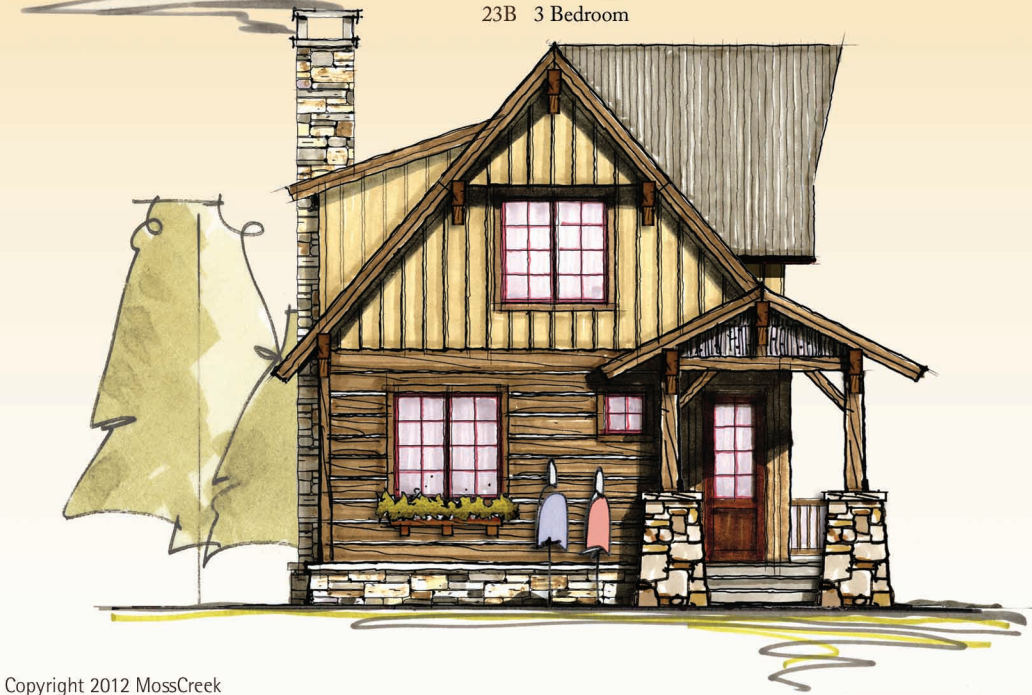

# MOSSCREEK

RUSTIC AMERICAN HOME DESIGN

## OUTFITTER II

23B 3 Bedroom

Copyright 2012 MossCreek  
www.MossCreek.net  
800.737.2166

More than just a home, the Outfitter is the perfect rustic retreat for family and friends. The Outfitter features 3 bedrooms and 2 baths. A MossCreek Carriage House can easily be added as a detached garage. A large vaulted Great Rm with exposed timbers and an open Kitchen complete a dramatic interior. Exterior timber, stone, board and batten, and shingle detailing complete the feel of this perfect rustic getaway.