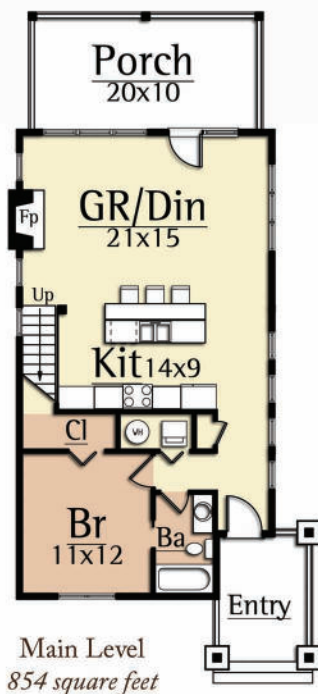

## OUTFITTER II

23B 3 Bedroom

Copyright 2012 MossCreek  
www.MossCreek.net  
800.737.2166

More than just a home, the Outfitter is the perfect rustic retreat for family and friends. The Outfitter features 3 bedrooms and 2 baths. A MossCreek Carriage House can easily be added as a detached garage. A large vaulted Great Rm with exposed timbers and an open Kitchen complete a dramatic interior. Exterior timber, stone, board and batten, and shingle detailing complete the feel of this perfect rustic getaway.

**OUTFITTER**  
*1,266 total square feet*

Copyright 2012 MossCreek

www.MossCreek.net • 800.737.2166