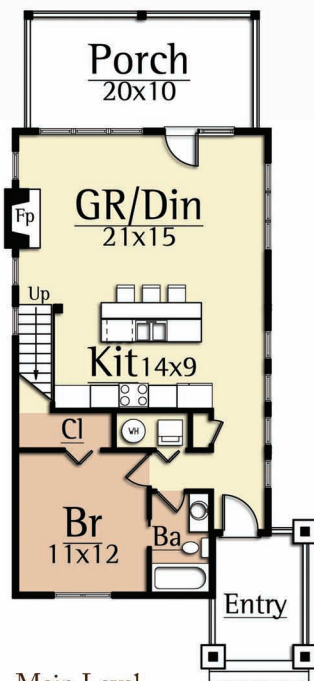

MOSSCREEK

RUSTIC AMERICAN HOME DESIGN

OUTFITTER I

23A 2 Bedroom/ Loft

Copyright 2012 MossCreek
www.MossCreek.net
800.737.2166

More than just a home, the Outfitter is the perfect rustic retreat for family and friends. The Outfitter features 2 bedrooms and 2 baths. A MossCreek Carriage House can easily be added as a detached garage. A large vaulted Great Rm with exposed timbers and an open Kitchen complete a dramatic interior. Exterior timber, stone, board and batten, and shingle detailing complete the feel of this perfect rustic getaway.

OUTFITTER
1,283 total square feet

Main Level
854 square feet

Upper Level
429 square feet

Copyright 2012 MossCreek