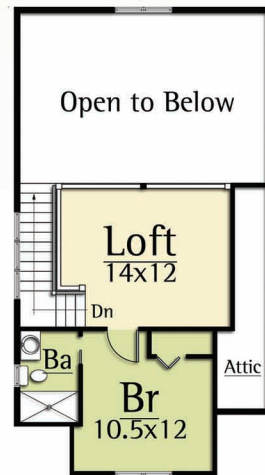

MOSSCREEK

RUSTIC AMERICAN HOME DESIGN

OUTFITTER I

23A 2 Bedroom/ Loft

Copyright 2012 MossCreek
www.MossCreek.net
800.737.2166

More than just a home, the Outfitter is the perfect rustic retreat for family and friends. The Outfitter features 2 bedrooms and 2 baths. A MossCreek Carriage House can easily be added as a detached garage. A large vaulted Great Rm with exposed timbers and an open Kitchen complete a dramatic interior. Exterior timber, stone, board and batten, and shingle detailing complete the feel of this perfect rustic getaway.

OUTFITTER
1,283 total square feet

Main Level
854 square feet

Upper Level
429 square feet

Copyright 2012 MossCreek