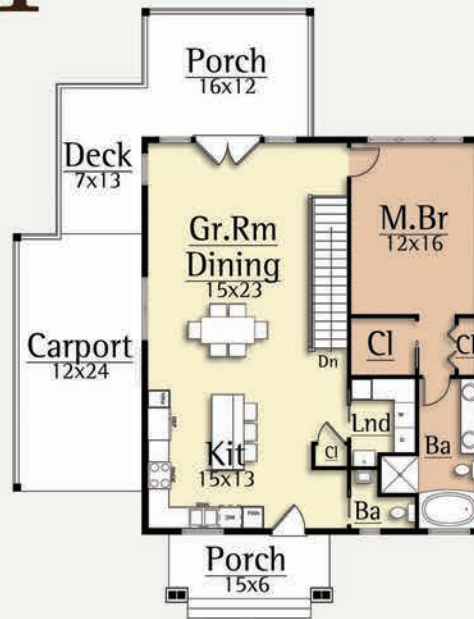

OPUS I

2,368 total square feet

3 Br, 2.5 Ba

An opus number is used to title musical compositions with similar characteristics.

The Opus Series by MossCreek is an efficient hillside home design that is available in a variety of exterior themes, each with their own number.

On the main level, the Opus features a spacious trio of kitchen, dining, and great room areas. These spaces are complimented with a generous master suite, laundry room, and a rear porch for outdoor living and entertaining.

On the lower level, the Opus provides two guest bedrooms, office, den, and generous storage.

The Opus is the perfect compact layout for modern family living, or for a weekend getaway.

Main Level
1,184 square feet

Lower Level
1,184 square feet