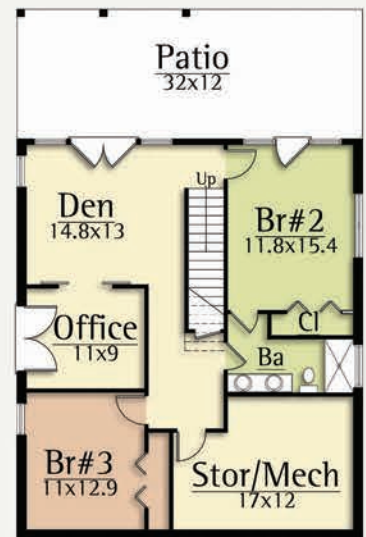

OPUS I

2,368 total square feet

3 Br, 2.5 Ba

An opus number is used to title musical compositions with similar characteristics.

The Opus Series by MossCreek is an efficient hillside home design that is available in a variety of exterior themes, each with their own number.

On the main level, the Opus features a spacious trio of kitchen, dining, and great room areas. These spaces are complimented with a generous master suite, laundry room, and a rear porch for outdoor living and entertaining.

On the lower level, the Opus provides two guest bedrooms, office, den, and generous storage.

The Opus is the perfect compact layout for modern family living, or for a weekend getaway.

Main Level
1,184 square feet

Lower Level
1,184 square feet