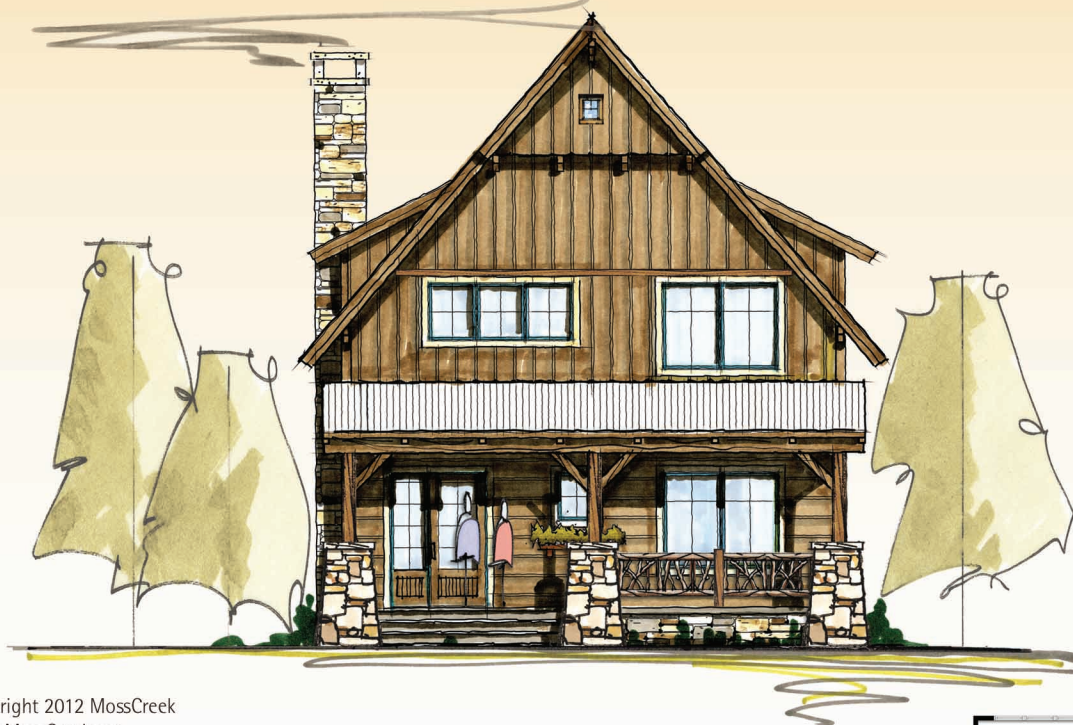

MOSSCREEK

RUSTIC AMERICAN HOME DESIGN

NORTHSHORE IV

123B 5 Bedroom / Lower Level

Copyright 2012 MossCreek
www.MossCreek.net
800.737.2166

More than just a home, the Northshore is the perfect rustic retreat for family and friends. The Northshore features 5 bedrooms and 3 baths. A MossCreek Carriage House can easily be added as a detached garage. A large vaulted Great Rm with exposed timbers and an open Kitchen complete a dramatic interior. Exterior timber, stone, board and batten, and shingle detailing complete the feel of this perfect rustic getaway.

NORTHSHORE
2,686 total square feet