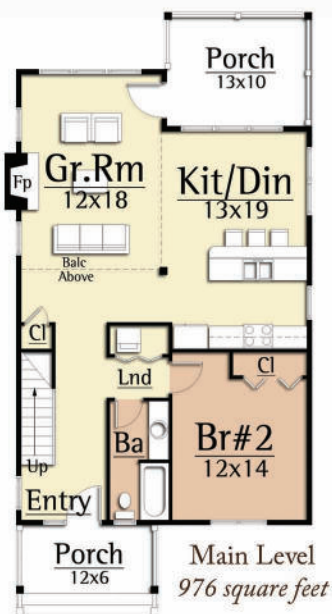

MOSSCREEK

RUSTIC AMERICAN HOME DESIGN

NORTHSHORE II

23B 3 Bedroom

Copyright 2012 MossCreek
www.MossCreek.net
800.737.2166

More than just a home, the Northshore is the perfect rustic retreat for family and friends. The Northshore features 3 bedrooms and 3 baths. A MossCreek Carriage House can easily be added as a detached garage. A large vaulted Great Rm with exposed timbers and an open Kitchen complete a dramatic interior. Exterior timber, stone, board and batten, and shingle detailing complete the feel of this perfect rustic getaway.

NORTHSHORE
1,710 total square feet

Available with
Optional Lower Level
See 2,686 SF Version