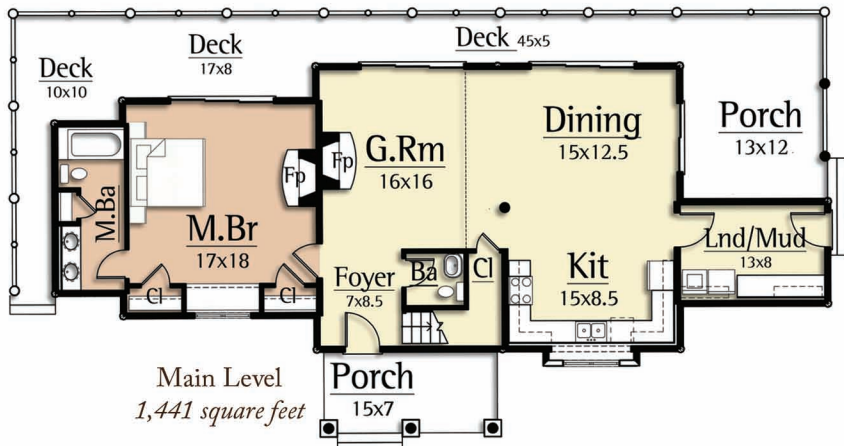

The North Park by MossCreek, captures this same spirit of romantic idealization with 3 bedrooms, 2 1/2 baths, and a master on the main level. A large story and a half vaulted Great Room with exposed timber trusses and an open Kitchen / Dining Room complete a dramatic craftsman interior.

Upper Level
 459 square feet

Main Level
 1,441 square feet

NORTH PARK
 1,900 total square feet