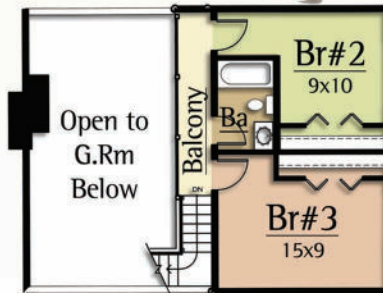

The North Park by MossCreek, captures this same spirit of romantic idealization with 3 bedrooms, 2 1/2 baths, and a master on the main level. A large story and a half vaulted Great Room with exposed timber trusses and an open Kitchen / Dining Room complete a dramatic craftsman interior.

Upper Level
459 square feet

Main Level
1,441 square feet

NORTH PARK
1,900 total square feet

Copyright 2012 MossCreek

www.MossCreek.net • 800.737.2166