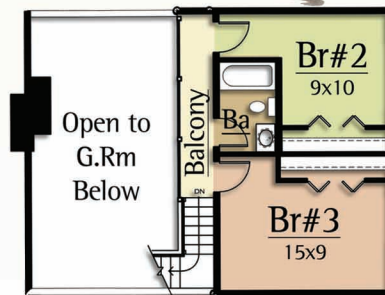

The North Park by MossCreek, captures this same spirit of romantic idealization with 3 bedrooms, 2 1/2 baths, and a master on the main level. A large story and a half vaulted Great Room with exposed timber trusses and an open Kitchen / Dining Room complete a dramatic craftsman interior.

Upper Level
 459 square feet

Main Level
 1,441 square feet

NORTH PARK
 1,900 total square feet