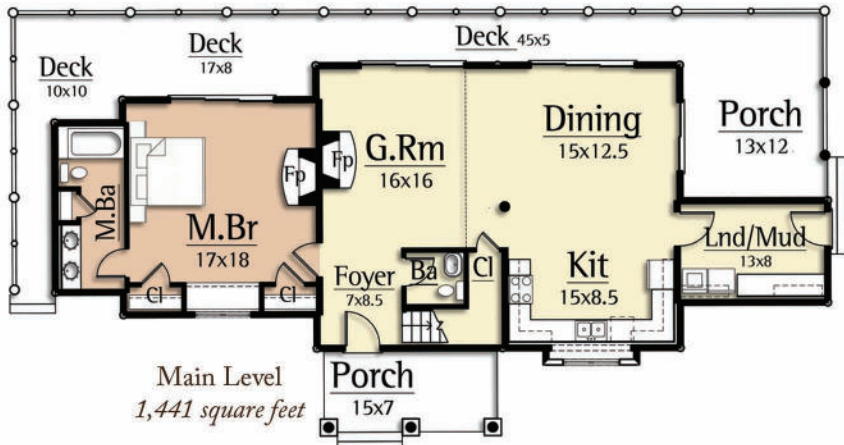

The North Park by MossCreek, captures this same spirit of romantic idealization with 3 bedrooms, 2 1/2 baths, and a master on the main level. A large story and a half vaulted Great Room with exposed timber trusses and an open Kitchen / Dining Room complete a dramatic craftsman interior.

Upper Level
459 square feet

Main Level
1,441 square feet

NORTH PARK
1,900 total square feet

Copyright 2012 MossCreek

www.MossCreek.net • 800.737.2166