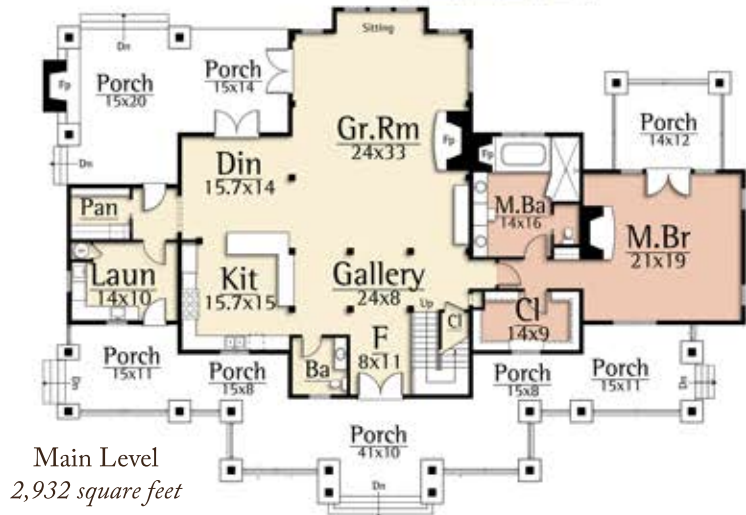

The Mountaintop exterior features a rugged rustic theme of stone, metal, and wood. Generous porches for outdoor living wrap main level.

On the interior, the Mountaintop's open floor plan is designed for entertaining. It's main level master bedroom, and two upper level bedroom suites, ensure that you and your guests are well taken care of. A large two story vaulted Great Room with exposed timber trusses and an open Kitchen/Dining Room complete a dramatic interior.

## MOUNTAIN TOP

*4,356 total square feet*

Upper Level  
*1,424 square feet*

Main Level  
*2,932 square feet*

Copyright 2012 MossCreek