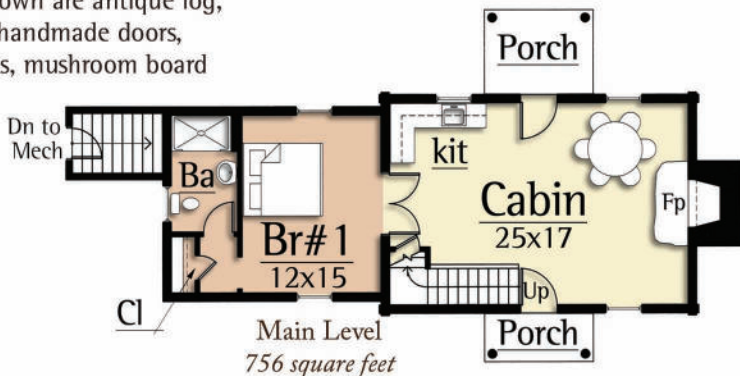

RUSTIC AMERICAN HOME DESIGN

MIDDLEBURG

Copyright 2012 MossCreek
 www.MossCreek.net
 800.737.2166

The Middleburg Camp is a 1,100 s.f. re-creation of America's Appalachian past. The design is curiously primitive in the same manner as the original Appalachian cabins. In the interior, the layout is a simple two bedroom cabin with an open living/ kitchen/ dining area; perfect for a weekend getaway or a guest house.

Upper Level
 468 square feet

Main Level
 756 square feet

MIDDLEBURG
 1,224 total square feet