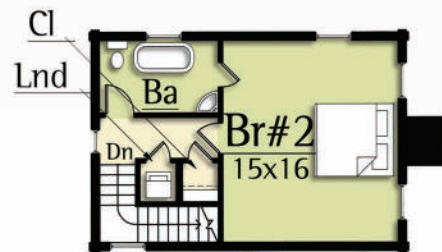

RUSTIC AMERICAN HOME DESIGN

MIDDLEBURG

Copyright 2012 MossCreek
 www.MossCreek.net
 800.737.2166

The Middleburg Camp is a 1,100 s.f. re-creation of America's Appalachian past. The design is curiously primitive in the same manner as the original Appalachian cabins. In the interior, the layout is a simple two bedroom cabin with an open living/ kitchen/ dining area; perfect for a weekend getaway or a guest house.

Upper Level
 468 square feet

Main Level
 756 square feet

MIDDLEBURG
 1,224 total square feet