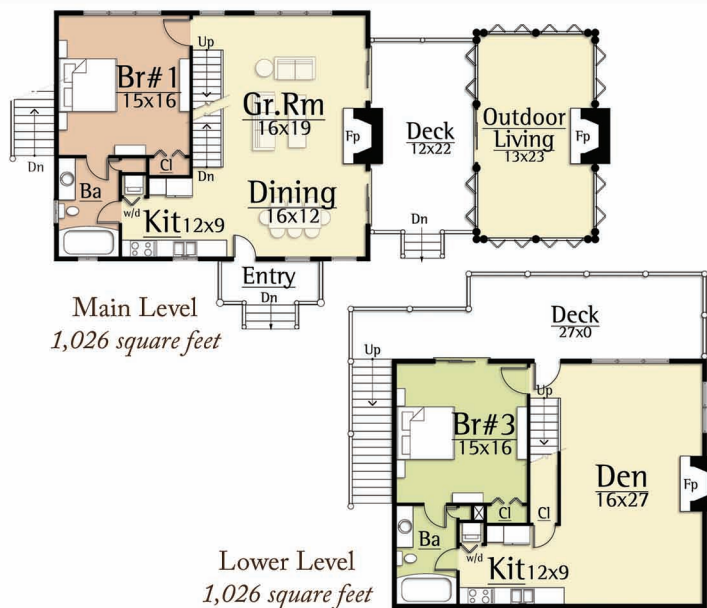

The Mayfly by MossCreek can also be an alluring image in the mountains. Its small compact footprint features a full master suite, open kitchen and dining, great room, and an outdoor living room. A full master suite on all levels make this unit ideal for guests. The addition of a lockout basement also makes this an ideal plan for a rental cabin.

MAYFLY
2,566 total square feet

Lower Level
1,026 square feet

Copyright 2012 MossCreek