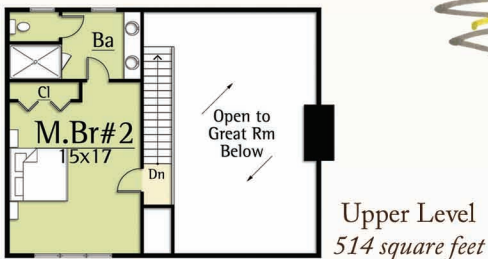

The Mayfly by MossCreek can also be an alluring image in the mountains. Its small compact footprint features a full master suite, open kitchen and dining, great room, and an outdoor living room. A full master suite on all levels make this unit ideal for guests. The addition of a lockout basement also makes this an ideal plan for a rental cabin.