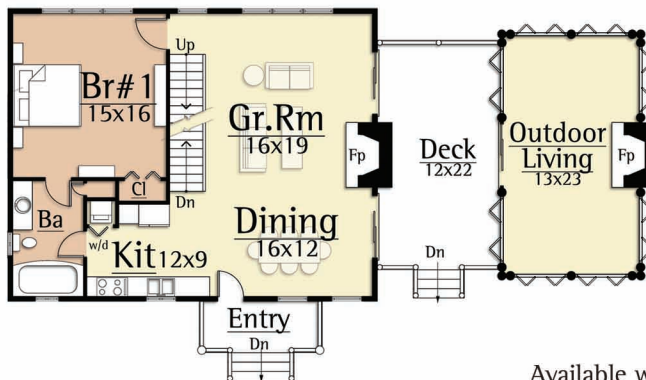

The Mayfly by MossCreek can also be an alluring image in the mountains. Its small compact footprint features a full master suite, open kitchen and dining, great room, and an outdoor living room. A full master on all levels make this unit ideal for guests.

Upper Level  
514 square feet

Main Level  
1,026 square feet

Available with  
Optional Lower Level  
See 2,566 SF Version

**MAYFLY**  
*1,540 total square feet*

Copyright 2012 MossCreek