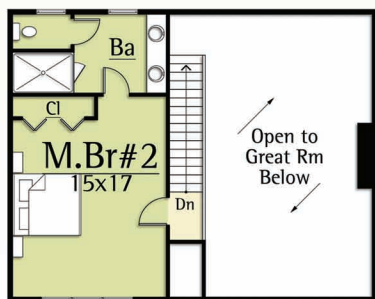

The Mayfly by MossCreek can also be an alluring image in the mountains. Its small compact footprint features a full master suite, open kitchen and dining, great room, and an outdoor living room. A full master on all levels make this unit ideal for guests.

Upper Level  
514 square feet

Main Level  
1,026 square feet

Available with  
Optional Lower Level  
See 2,566 SF Version

**MAYFLY**  
*1,540 total square feet*

Copyright 2012 MossCreek