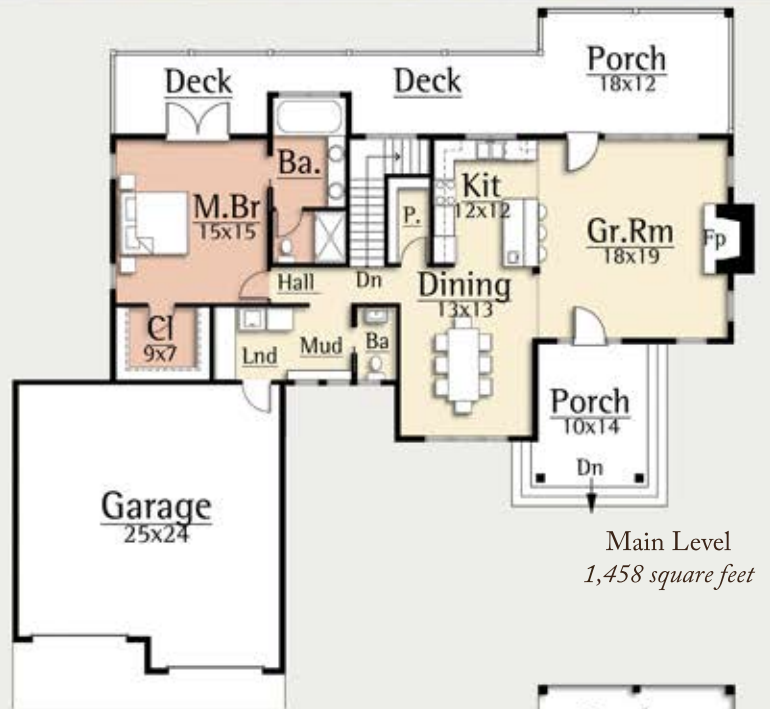

MANDOLIN II

MODERN FARMHOUSE

2,916 total square feet

3 Br, 3.5 Ba

In the height of the American Farm Era, Bill Monroe forever fused the mandolin into an original American art form known as Bluegrass.

Today, the Mandolin design by MossCreek pays homage to that history by infusing a modern living plan with a farmhouse exterior.

Designed for maximum efficiency on a sloping lot, the Mandolin is designed as a main and lower level home.

The main level features an expansive Great Room/ Dining/ Kitchen area, with the Dining Room set into its own special area. A Mud Room and Laundry area conveniently located for entering after a day of great outdoor fun.

The lower level features two full Bedroom suites, a large Rec Room and Kitchenette. A perfect layout for family and visiting guests.

MODERN HOME DESIGN

www.MossCreekModern.com - 800.737.2166