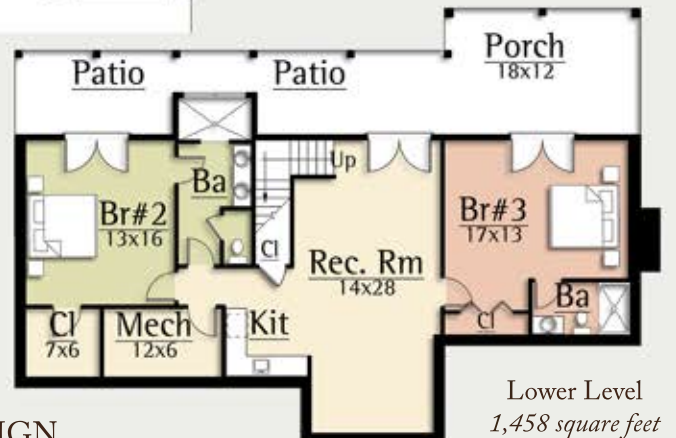

MANDOLIN II

MODERN FARMHOUSE

2,916 total square feet

3 Br, 3.5 Ba

In the height of the American Farm Era, Bill Monroe forever fused the mandolin into an original American art form known as Bluegrass.

Today, the Mandolin design by MossCreek pays homage to that history by infusing a modern living plan with a farmhouse exterior.

Designed for maximum efficiency on a sloping lot, the Mandolin is designed as a main and lower level home.

The main level features an expansive Great Room/ Dining/ Kitchen area, with the Dining Room set into its own special area. A Mud Room and Laundry area conveniently located for entering after a day of great outdoor fun.

The lower level features two full Bedroom suites, a large Rec Room and Kitchenette. A perfect layout for family and visiting guests.

MODERN HOME DESIGN

www.MossCreekModern.com - 800.737.2166