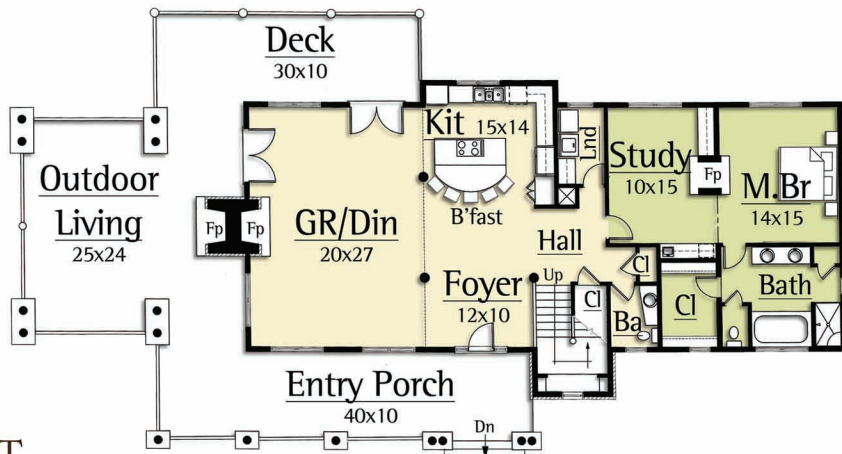

The Little Blackfoot plan features 3 bedrooms, 3 baths, including a master on the main level. A large story and a half vaulted Great Room with exposed timber trusses and an open Kitchen / Dining Room complete a dramatic interior.

LITTLE BLACKFOOT
2,973 total square feet

Main Level
1,973 square feet

Copyright 2012 MossCreek

www.MossCreek.net • 800.737.2166