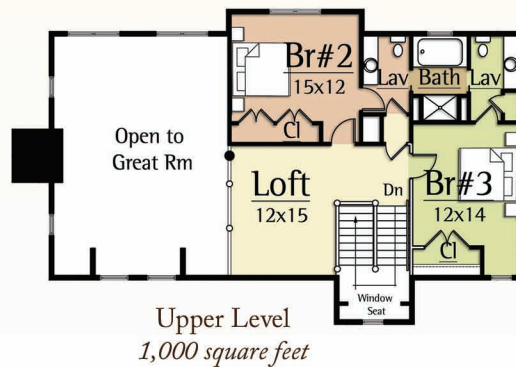

The Little Blackfoot plan features 3 bedrooms, 3 baths, including a master on the main level. A large story and a half vaulted Great Room with exposed timber trusses and an open Kitchen / Dining Room complete a dramatic interior.

LITTLE BLACKFOOT
2,973 total square feet

Main Level
1,973 square feet

Copyright 2012 MossCreek

www.MossCreek.net • 800.737.2166