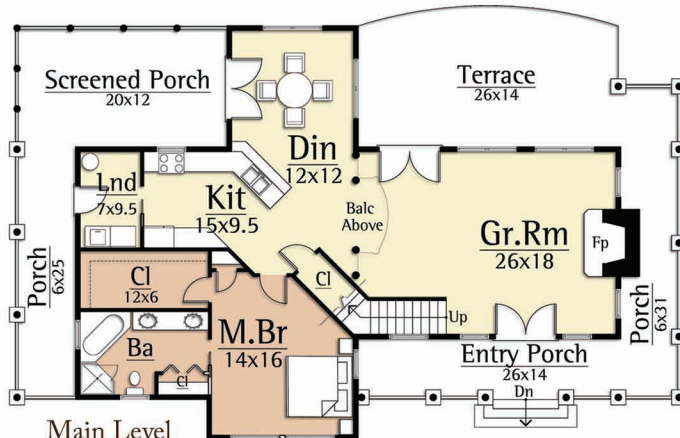

MOSSCREEK

RUSTIC AMERICAN HOME DESIGN

LECONTE

Copyright 2012 MossCreek
www.MossCreek.net
800.737.2166

The LeConte expresses the natural spirit of the cabins at Elkmont in the Great Smoky Mountains National Park. Commonly known as "Parkitecture", the LeConte features tapered stone pillars, hewn log walls, long gutterless overhangs, board and batten siding and split oak railings. Simple ridge lines and craftsman style details complete the unique feel of this Appalachian home.

LECONTE
1,861 total square feet

Upper Level
451 square feet

Main Level
1,410 square feet

Copyright 2012 MossCreek