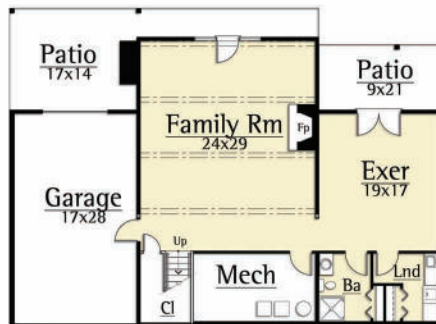

On the interior, the Laurel comes alive with an open living plan so that no one is apart from the activities. The great Room is especially denoted by a vaulted ceiling and timber trusses.

To ensure that everyone stays in comfort, the Laurel has four nice bedrooms, including a Master Suite on the main level.

The lower level features a gracious Family Room, Exercise Rm, and Garage.

## LAUREL

5,050 total square feet

Upper Level  
1,364 square feet

Main Level  
2,160 square feet

Lower Level  
1,525 square feet