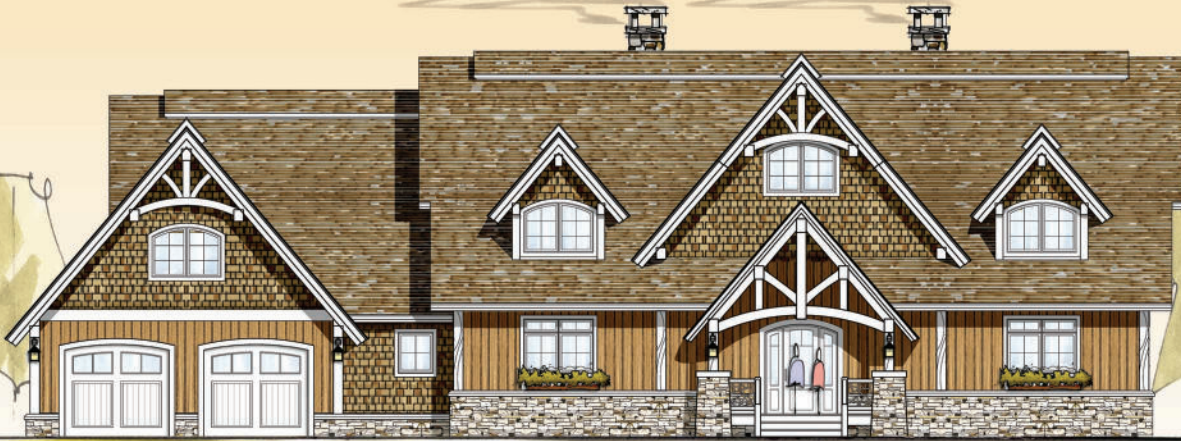

MOSSCREEK

RUSTIC AMERICAN HOME DESIGN

LAUREL